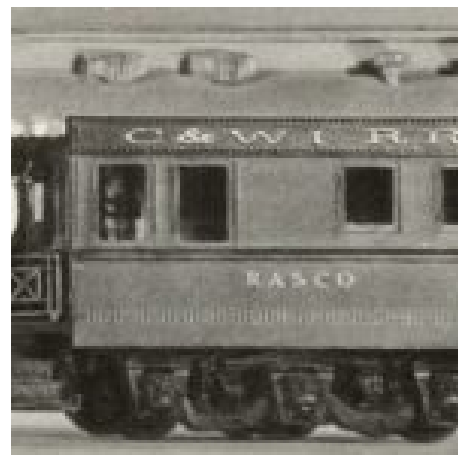

**ALL NATION LINE OSCAR KIT
HEAVYWEIGHT O SCALE WITH OR WITHOUT
TRUCKS (CHOOSE OPTION)
PN#12KWITHTRUCKS, 12KNOTRUCKS**

+$8.00 Shipping with No Trucks or +$10.00 Shipping
(with trucks)