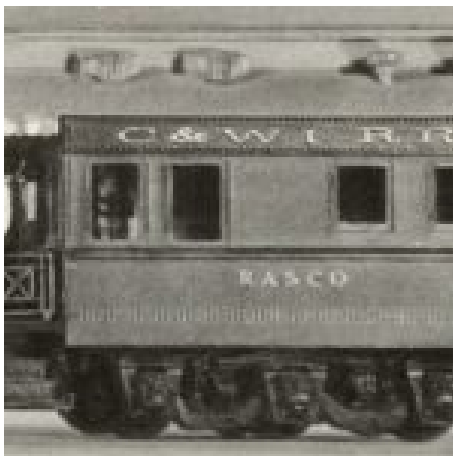

**PIKER ROOF, MONITOR, WOOD, 5-7/16”
(1/PACK) PN#503AN**

+$5.00 Shipping

[Read More & Shop Now](#)

SKU: 503AN

Price: $5.00

**ALL NATION LINE OSCAR KIT
HEAVYWEIGHT O SCALE WITH OR WITHOUT
TRUCKS (CHOOSE OPTION)
PN#12KWITHTRUCKS, 12KNOTRUCKS**

+$8.00 Shipping with No Trucks or +$10.00 Shipping
(with trucks)

[Read More & Shop Now](#)

Variations

Image	SKU	Price
	12KwithTrucks	$60.00
	12KNoTrucks	$30.00

SKU: 12KwithTrucks or 12KNoTrucks

Price: $30.00 - $60.00