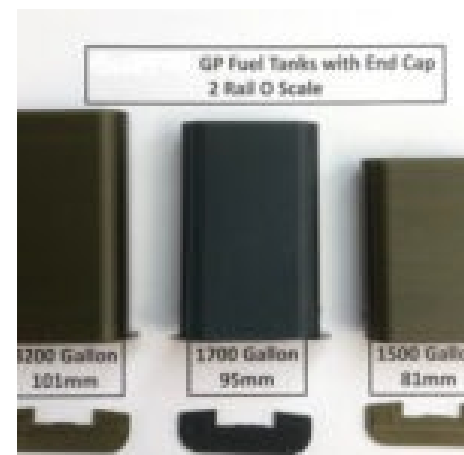

Variations

Image	SKU	Price
	349AN3200Gallon	$10.00