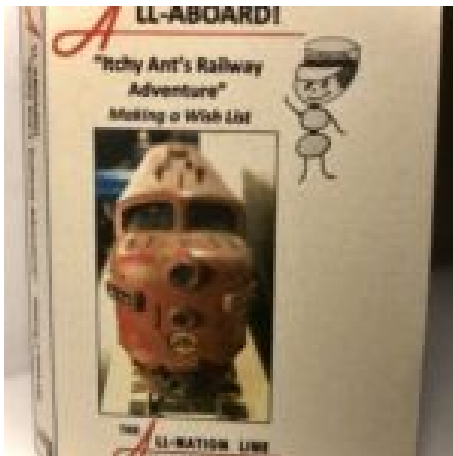

+\$6.00 Shipping & Handling

[Read More & Shop Now](#)

SKU: 265AN

Price: \$0.00

**ALL-ABOARD! ITCHY ANT'S RAILWAY
ADVENTURE MINIATURE FLUTTER BOOK/3D
PRINTED BOX GIFT SET PN#B2**

Free Shipping

[Read More & Shop Now](#)