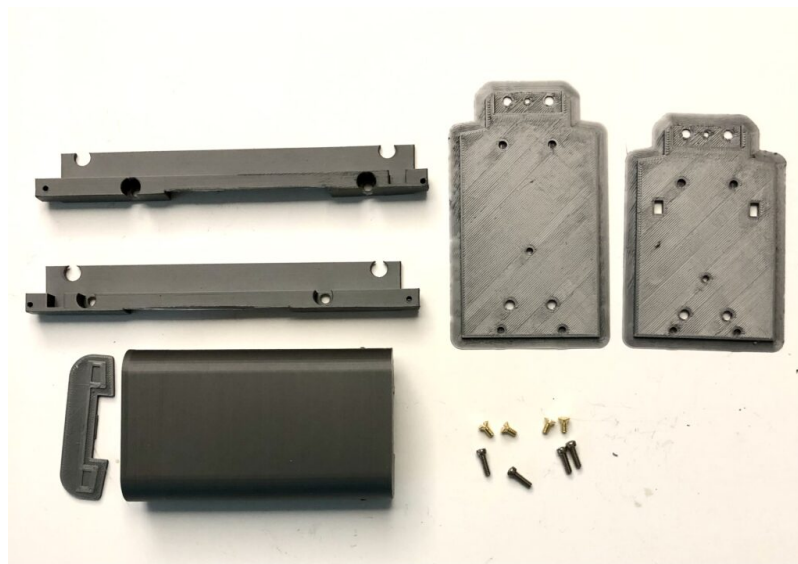

BASH KITS & 3TO2 RAIL