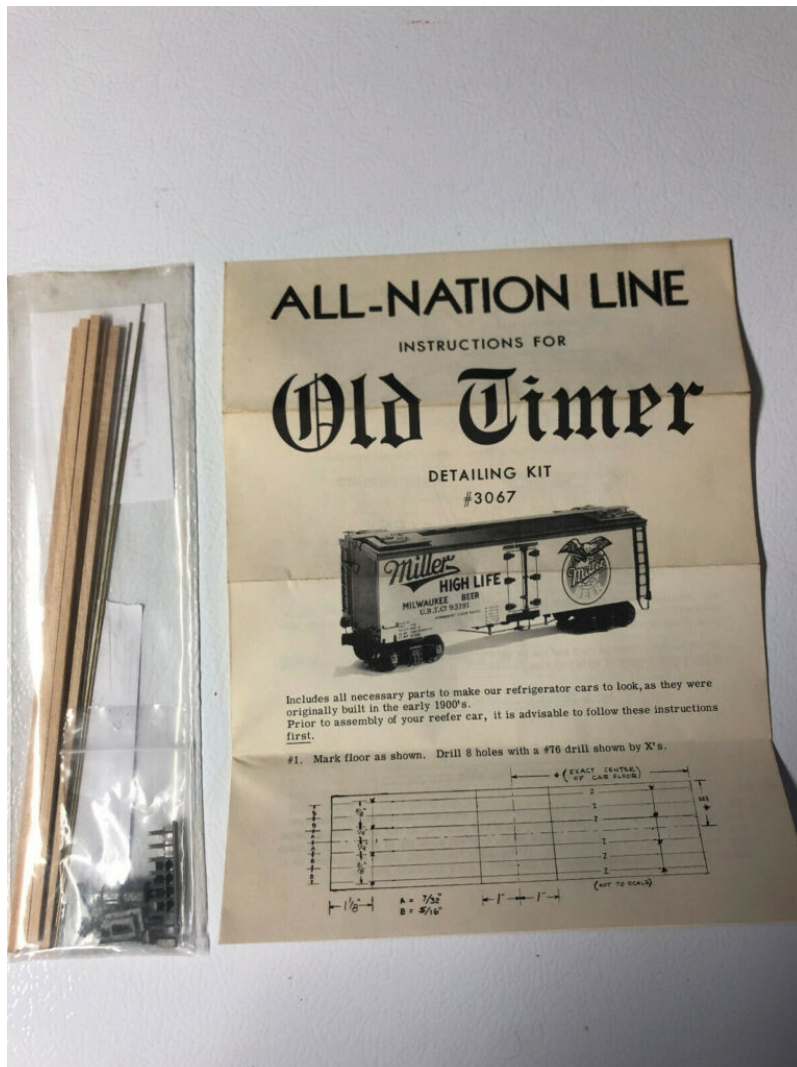

REEFER/REFRIGERATOR CAR