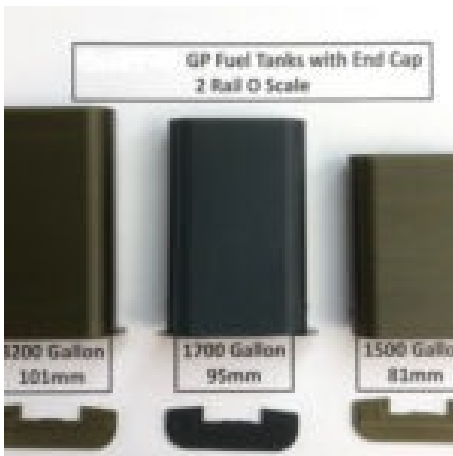

MTH GP40-2 KIT BASH PARTS POWER TRUCK PLATFORMS, FUEL TANK FOR 2 RAIL O SCALE PN#368AN

See description below for items included in this sale.

+$6.00 Shipping

[Read More & Shop Now](#)

SKU: 368AN

Price: $30.00

E.M.D. GP LOCOMOTIVE FUEL TANK (1) WITH END CAP 2 RAIL O SCALE (3200, 1700 OR 1500 GALLON) YOU CHOOSE PN#349AN

Choose the tank you want.

+$5.00 Shipping

[Read More & Shop Now](#)

Variations

Image	SKU	Price
	349AN3200Gallon	$10.00
	349AN1700Gallon	$10.00
	349AN1500Gallon	$10.00

SKU: 349AN

Price: $10.00