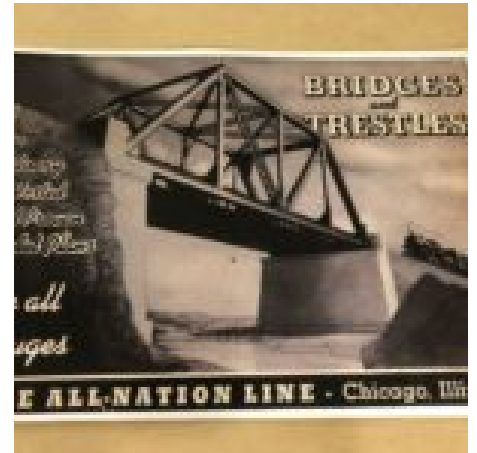

**ALL NATION LINE BRIDGES AND TRESTLES
MODEL PLANS PN#B1**

+$5.00 Shipping

[Read More & Shop Now](#)

SKU: B1

Price: $30.00