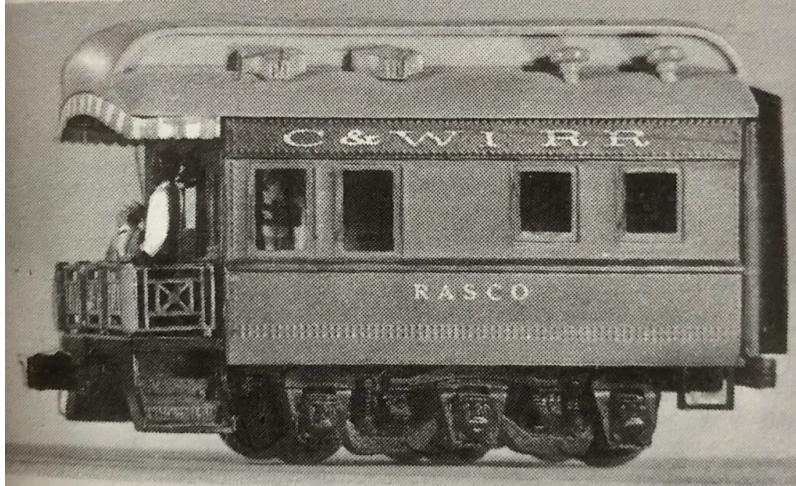

OSCAR/PIKER

**OSCAR ROOF, MONITOR, WOOD, 5-1/8"
(1/PACK) PN#504AN**

+$5.00 Shipping

[Read More & Shop Now](#)

SKU: 504AN

Price: $5.00