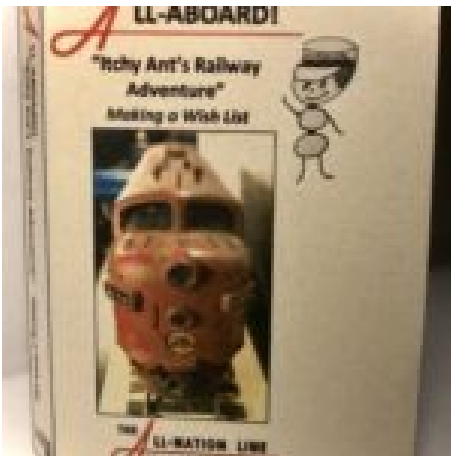

+\$6.00 Shipping & Handling

[Read More & Shop Now](#)

SKU: 265AN

Price: \$0.00

**ALL-ABOARD! ITCHY ANT'S RAILWAY
ADVENTURE MINIATURE FLUTTER BOOK/3D
PRINTED BOX GIFT SET PN#B2**

Free Shipping

[Read More & Shop Now](#)