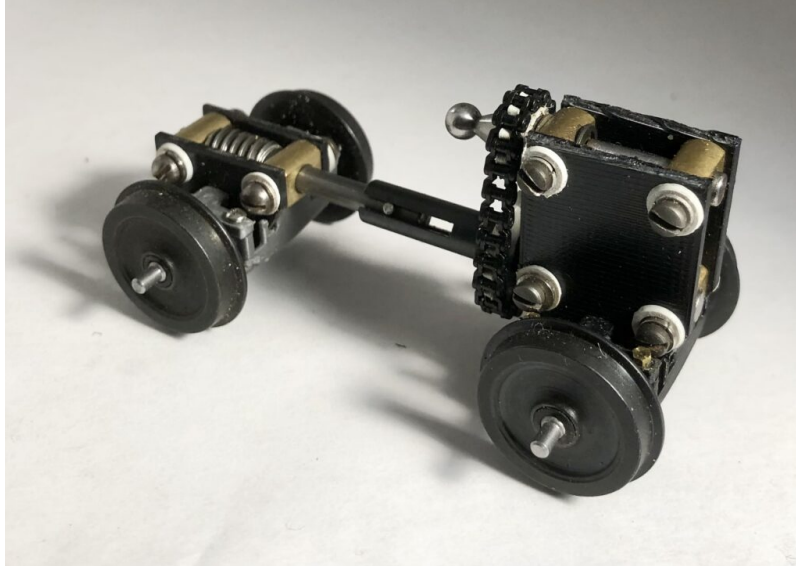

POWER TRANSMISSIONS

**LIMA ENGINE TRANSMISSION - BETA
INSTALLATION PN#502AN**

[Read More & Shop Now](#)

SKU: N/A