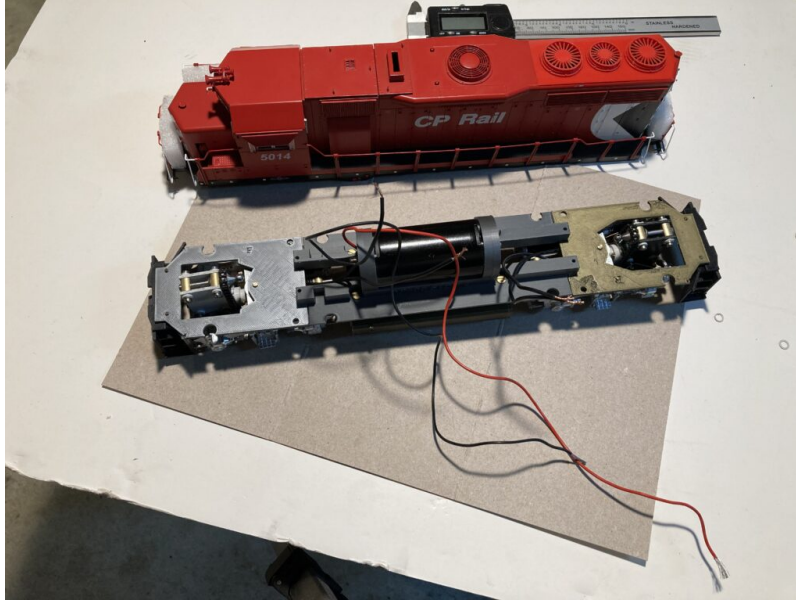

DROP IN READY