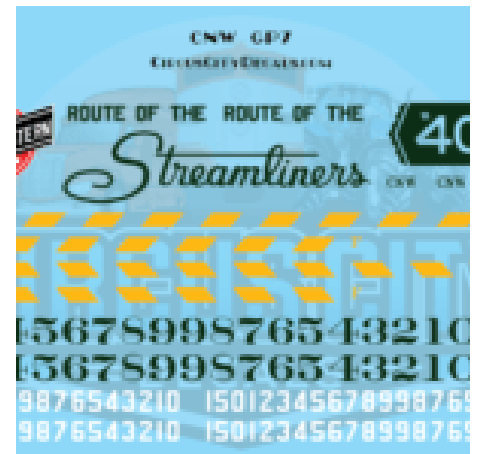

**CHICAGO & NORTH WESTERN CNW C&NW
GP7 O 1:48 SCALE DECAL SET PN#D7**

+$2.00 Shipping

[Read More & Shop Now](#)

SKU: D7

Price: $9.00