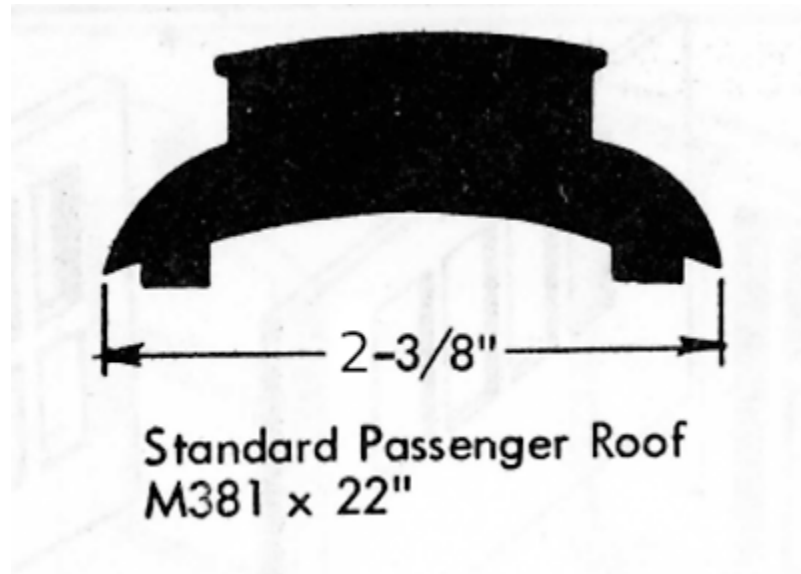

HEAVYWEIGHT CAR PARTS/ENDS