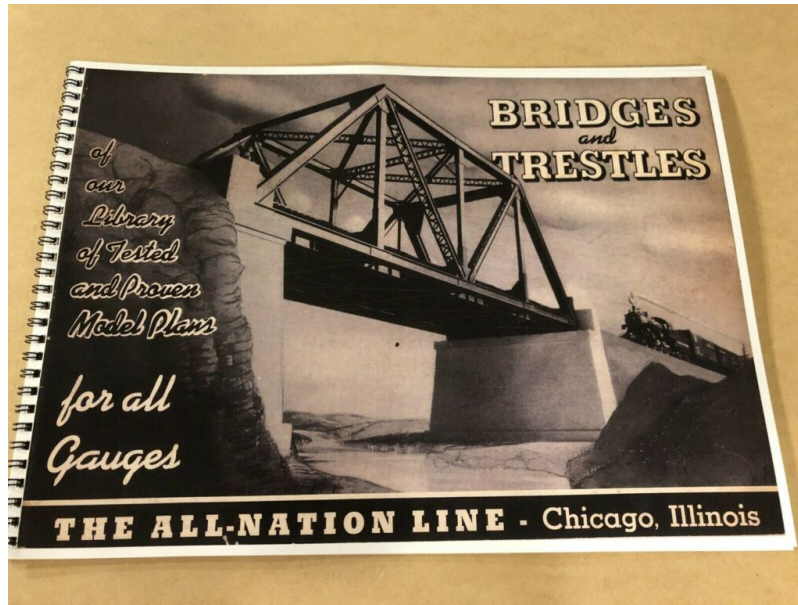

MONARCH COUPLERS, NON-OPERATING (DUMMY) (1 PAIR) PN#3816

+\$4.00 Shipping

[Read More & Shop Now](#)

SKU: 3816

Price: \$4.00

MEDIA/BOOKS/GIFT CARDS

THE GREAT WESTERN GRANGER STORY EBOOK (ON DVD) COPYRIGHT 2024 BY JOHN WUBBEL PN#B4