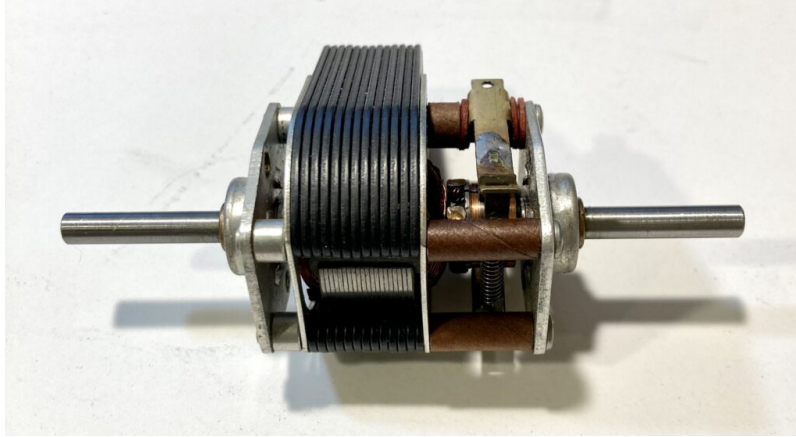

MOTORS

**CENTRAL LOCOMOTIVE WORKS DYNA-
TORQUE MOTOR DOUBLE SHAFT 1" STACK
PN#2100**

+$7.00 Shipping

[Read More & Shop Now](#)

SKU: 2100

Price: $80.00