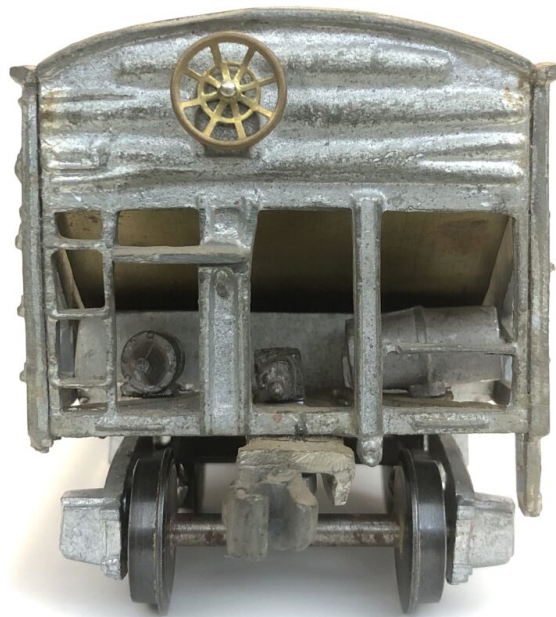

HOPPER RARE COLLECTIBLE