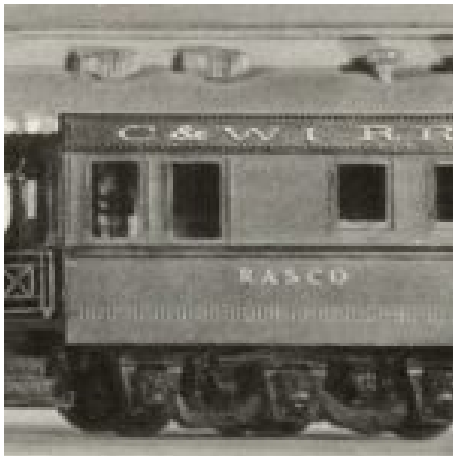

**PIKER ROOF, MONITOR, WOOD, 5-7/16”
(1/PACK) PN#503AN**

+$5.00 Shipping

[Read More & Shop Now](#)

SKU: 503AN

Price: $5.00

**ALL NATION LINE OSCAR KIT
HEAVYWEIGHT O SCALE WITH OR WITHOUT
TRUCKS (CHOOSE OPTION)
PN#12KWITHTRUCKS, 12KNOTRUCKS**

+$8.00 Shipping with No Trucks or +$10.00 Shipping
(with trucks)

[Read More & Shop Now](#)

Variations

Image	SKU	Price
	12KwithTrucks	$60.00
	12KNoTrucks	$30.00

SKU: 12KwithTrucks or 12KNoTrucks

Price: $30.00 - $60.00