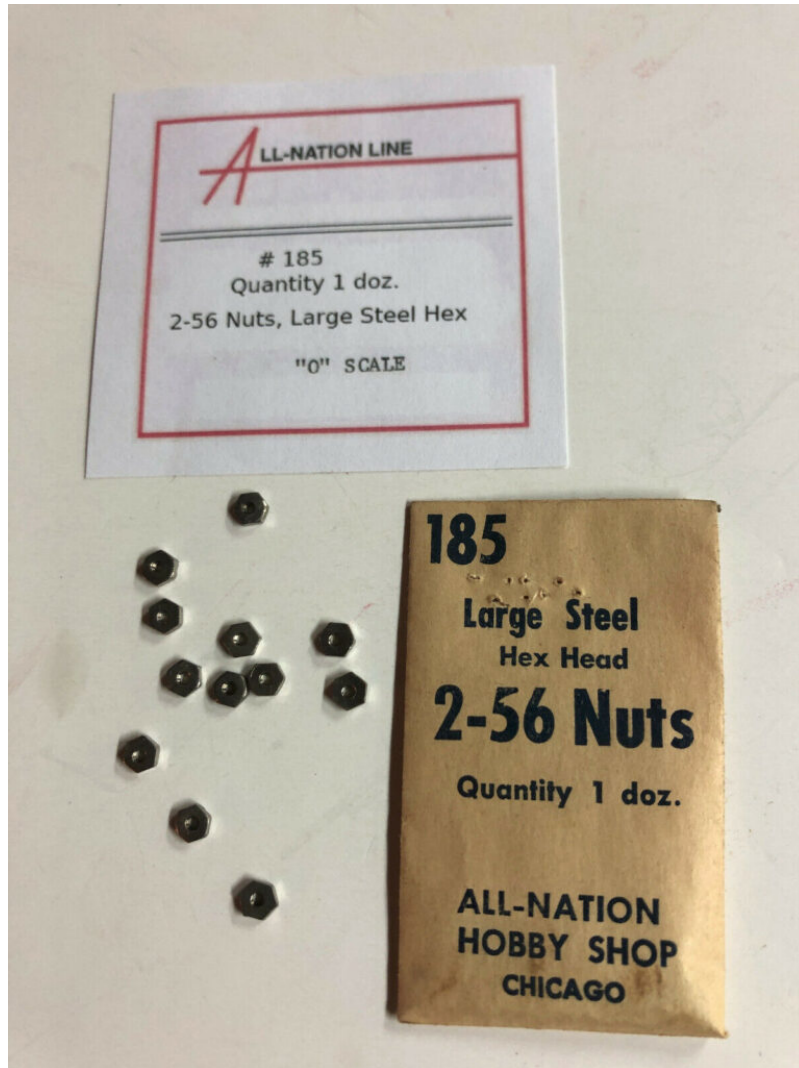

+\$1.00 Shipping

[Read More & Shop Now](#)

SKU: 258AN

Price: \$4.00

NUTS

FLAT HEAD

4-40 NUTS BRASS (1 DOZEN) PN#248AN

+\$1.00 Shipping