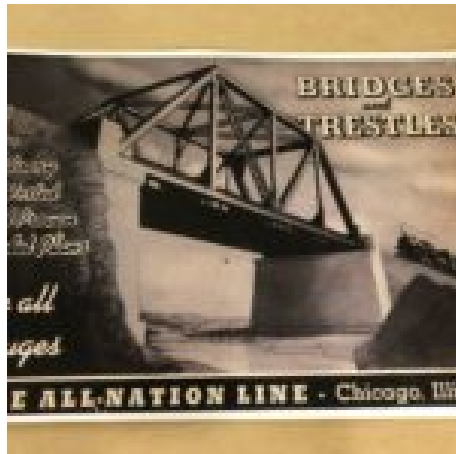

**CHICAGO GREAT WESTERN BAY WINDOW
CABOOSE 627 HI RES PHOTOGRAPHIC
PRINT PN#P2**

[Read More & Shop Now](#)

SKU: P2

Price: $10.00

**ALL NATION LINE BRIDGES AND TRESTLES
MODEL PLANS PN#B1**

[Read More & Shop Now](#)

SKU: B1

Price: $30.00