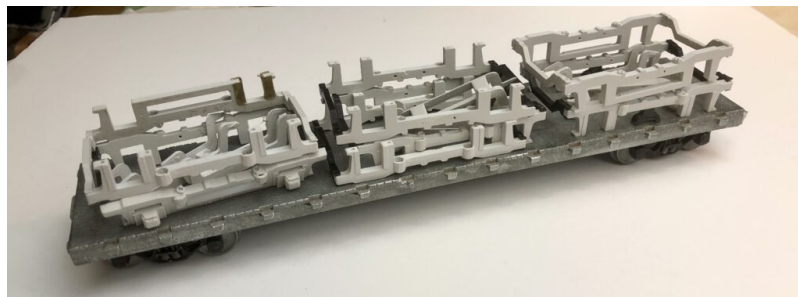

GONDOLA FLAT BULK HEAD KITS