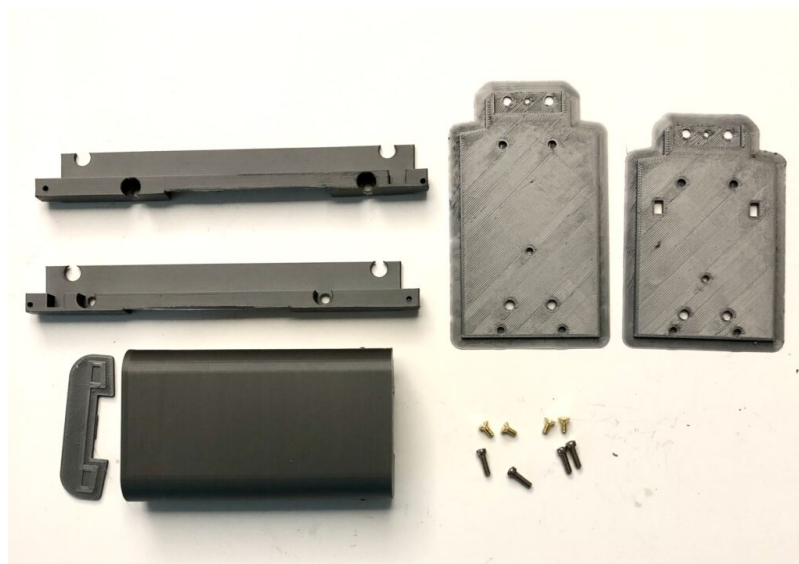

BASH KITS & 3TO2 RAIL