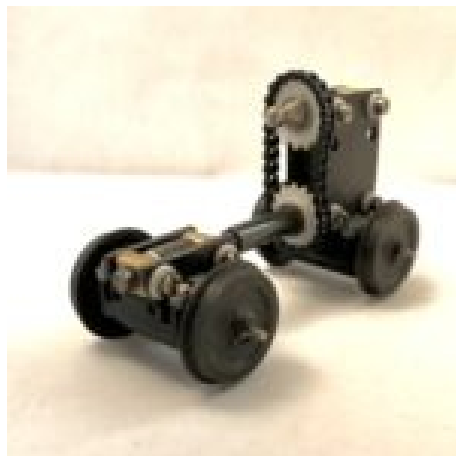

**ALL NATION DOODLEBUG POWER TRUCK
CHAIN DRIVE & TRAILING TRUCK -
12VPITTMAN FOR (E.G.) GAS ELECTRIC,
DOODLEBUG OR WINDSPLITTER CAST
SIDES PN#441AN**

[Read More & Shop Now](#)

SKU: 441AN

Price: $250.00

**ALL NATION F3/F7 CHAIN DRIVE
TRANSMISSION POWER TRUCK SIDE PANEL
4038, 4039 WITH GEARBOX, 40" WHEELS
SAME SPROCKETS
NEWPN#2095NEWSAMESPROCKETS**

[Read More & Shop Now](#)

SKU: 2095NEWsamesprockets

Price: $260.00