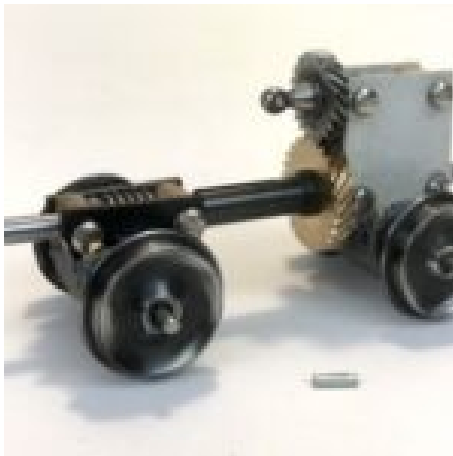

**ALL NATION TROLLEY HELIX GEAR
TRANSMISSION 33" WHEELS UNINSULATED
ASSEMBLED PN#385AN**

[Read More & Shop Now](#)

SKU: 385AN

Price: $260.00

**ALL NATION TROLLEY / RDC HELIX GEAR
TRANSMISSION 36" WHEELS UNINSULATED
ASSEMBLED PN#384AN**

[Read More & Shop Now](#)

SKU: 384AN

Price: $260.00