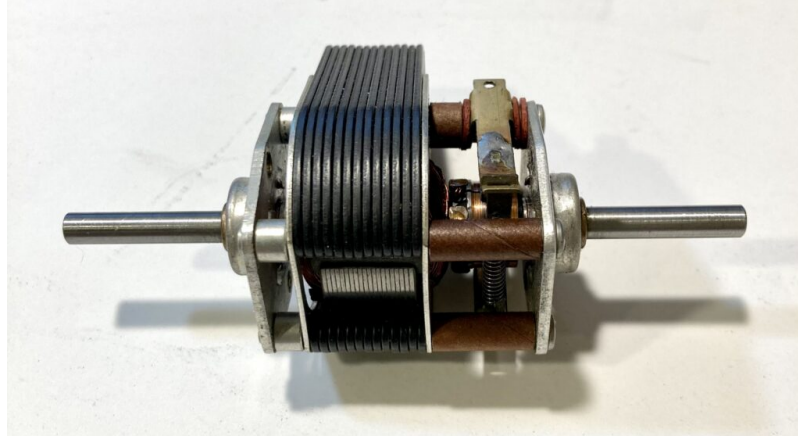

[Read More & Shop Now](#)

SKU: 288AN

Price: \$10.00

MOTORS

**BUEHLER MOTOR GMBH 24VDC 1.7A
PN#604AN**

[Read More & Shop Now](#)

SKU: 604AN
Price: \$60.00

**PITTMAN 24VDC SINGLE SHAFT WITH
MOUNTING FACE PLATES & SCREWS
PN#574AN**