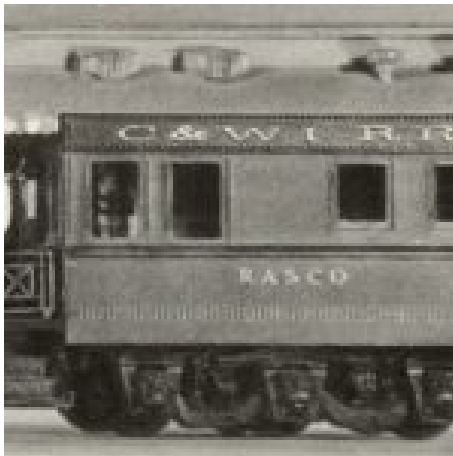

[Read More & Shop Now](#)

SKU: 15K

Price: \$45.00

**ALL NATION LINE OSCAR KIT
HEAVYWEIGHT O SCALE WITH OR WITHOUT
TRUCKS (CHOOSE OPTION)
PN#12KWITHTRUCKS, 12KNOTRUCKS**

[Read More & Shop Now](#)

Variations