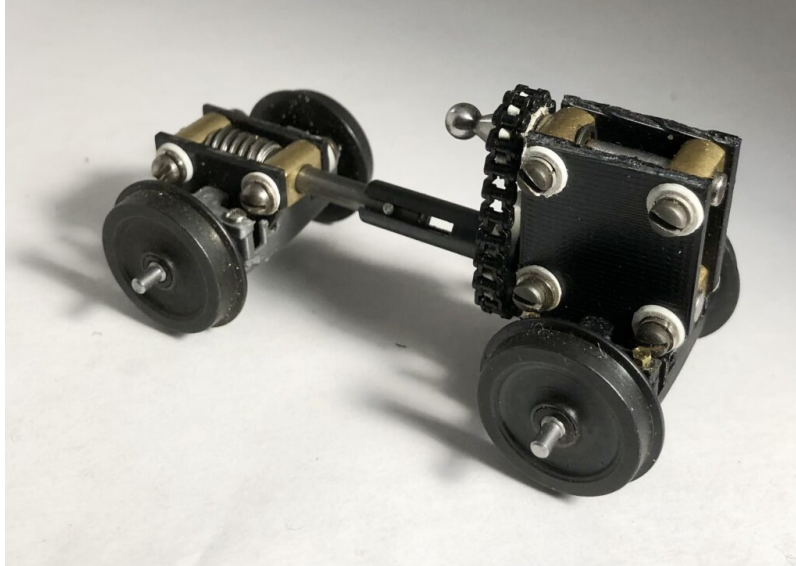

POWER TRANSMISSIONS