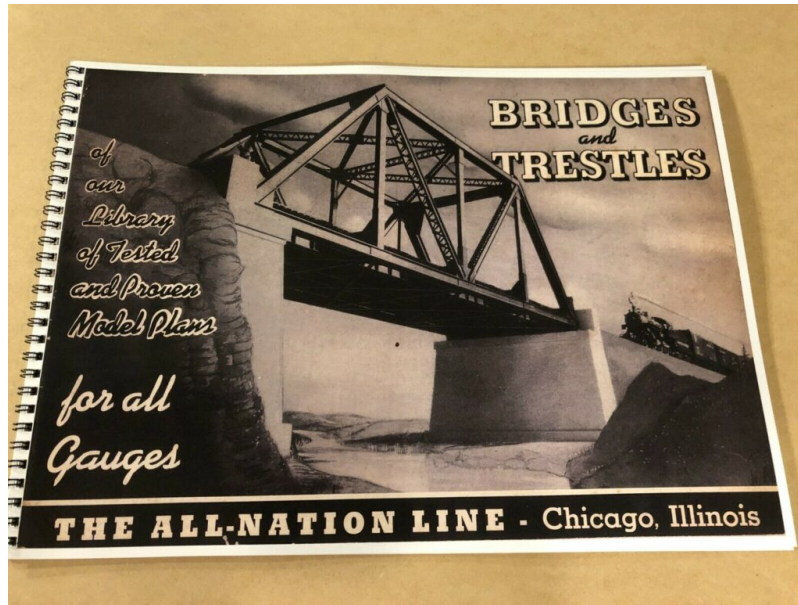

SKU: 3817

Price: \$8.00

MONARCH COUPLERS, NON-OPERATING (DUMMY) (1 PAIR) PN#3816

[Read More & Shop Now](#)

SKU: 3816

Price: \$4.00

MEDIA/BOOKS/GIFT CARDS

THE GREAT WESTERN GRANGER STORY EBOOK (ON DVD) COPYRIGHT 2024 BY JOHN WUBBEL PN#B4