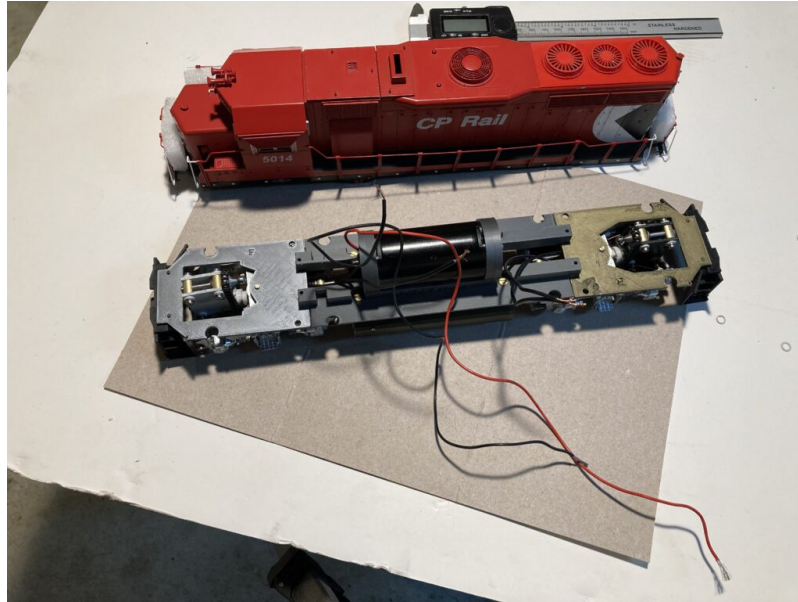

DROP IN READY