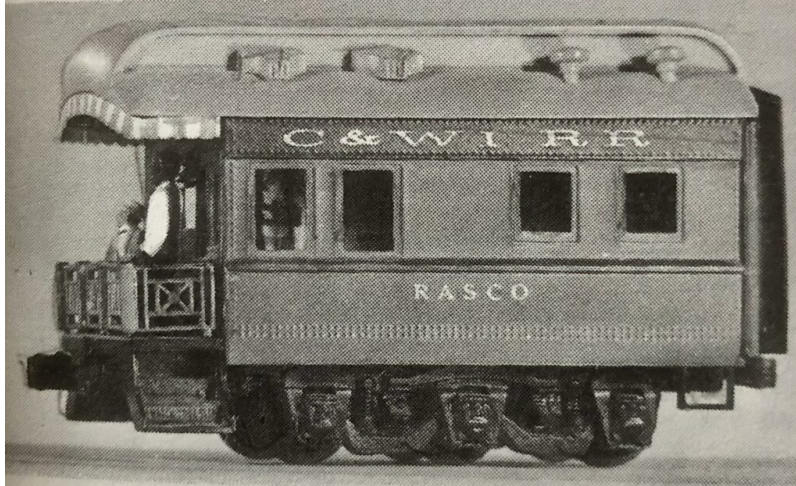

OSCAR/PIKER

**OSCAR ROOF, MONITOR, WOOD, 5-1/8"
(1/PACK) PN#504AN**

[Read More & Shop Now](#)

SKU: 504AN

Price: $5.00