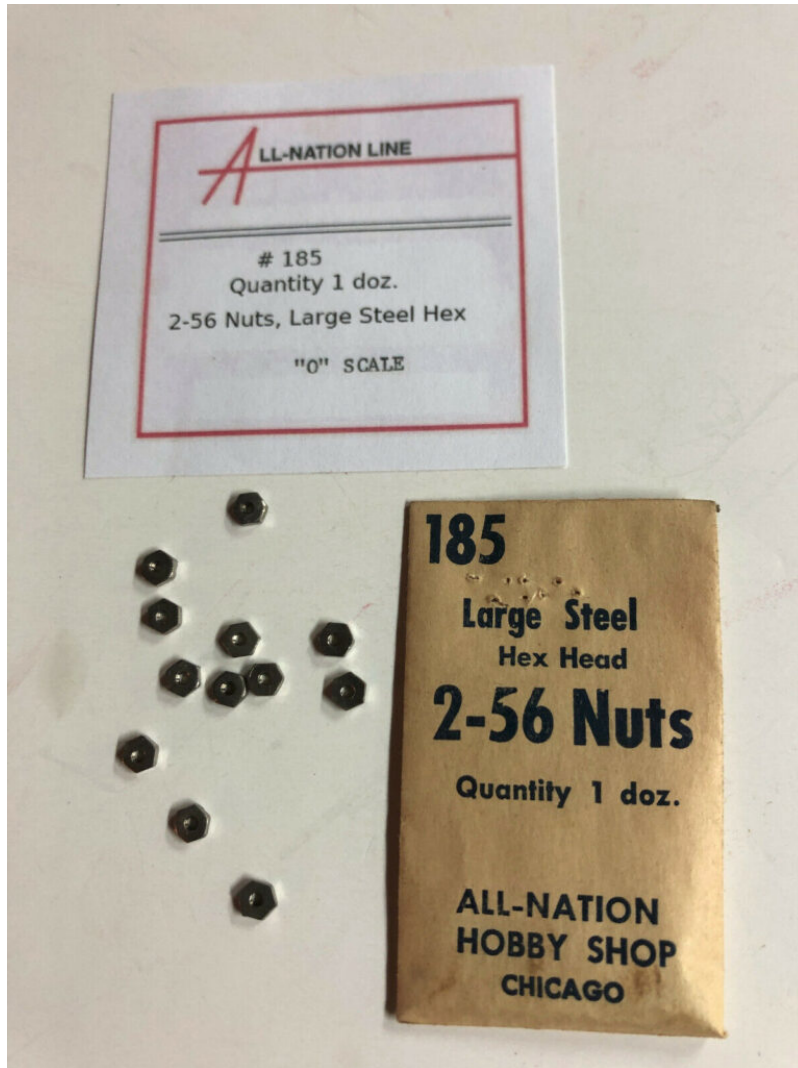

ESCUTCHEON PINS 24 GAUGE X 1/2" (100/BAG) OLD/NEW STOCK PN#258AN

[Read More & Shop Now](#)

SKU: 258AN

Price: \$4.00

NUTS

FLAT HEAD

4-40 NUTS BRASS (1 DOZEN) PN#248AN

[Read More & Shop Now](#)