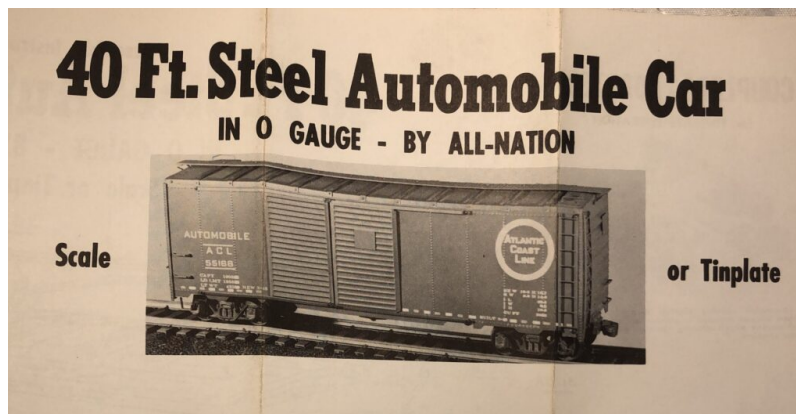

CARS, KITS & PARTS