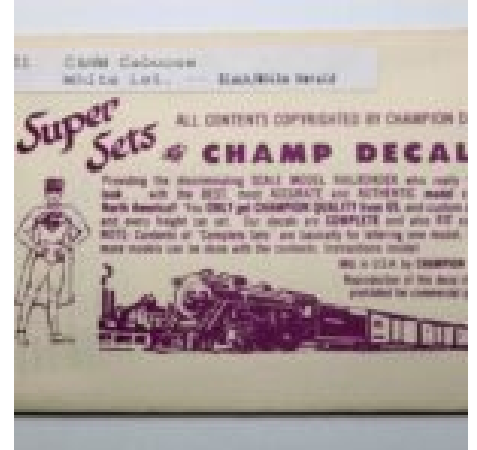

[Read More & Shop Now](#)

SKU: D8

Price: \$12.00

CHAMP DECAL C&NW CABOOSE A/CN-231 (OLD STOCK) PN#278AN

[Read More & Shop Now](#)

SKU: 278AN

Price: \$5.00

SANTA FE PASSENGER CAR DECAL (OLD STOCK) PN#D6