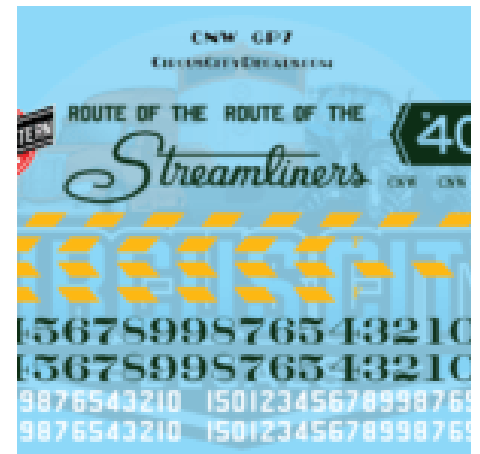

**CHICAGO & NORTH WESTERN CNW C&NW
GP7 O 1:48 SCALE DECAL SET PN#D7**

[Read More & Shop Now](#)

SKU: D7

Price: $9.00