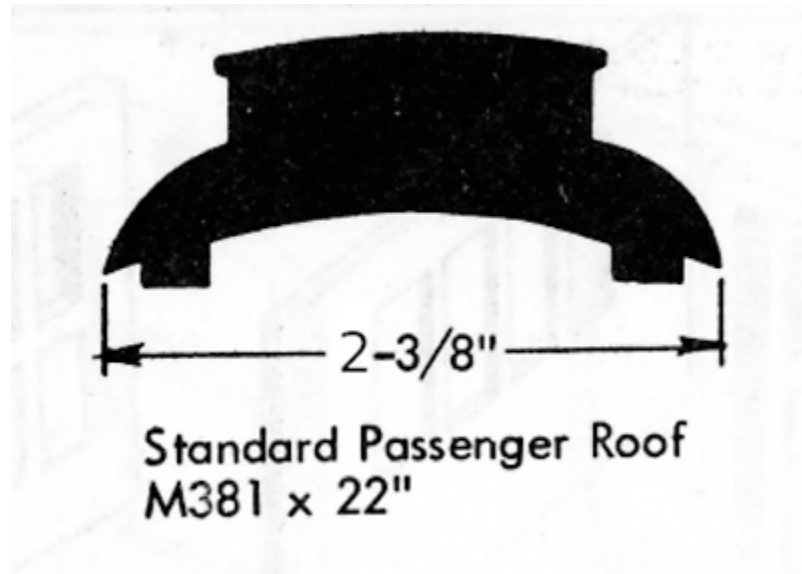

HEAVYWEIGHT CAR PARTS/ENDS