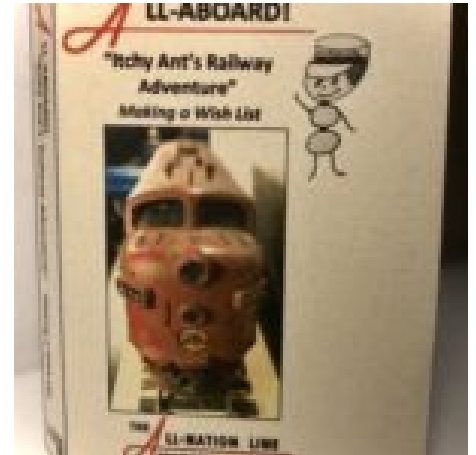

**ALL-ABOARD! ITCHY ANT'S RAILWAY
ADVENTURE MINIATURE FLUTTER BOOK/3D
PRINTED BOX GIFT SET PN#B2**

[Read More & Shop Now](#)

SKU: B2

Price: $12.00

**THE NARROW GAUGE OF VULCAN BARU
PANAMA EBOOK BY JOHN WUBBEL PN#B3**

Written by: John Wubbel

[Read More & Shop Now](#)

SKU: B3

Price: $15.00