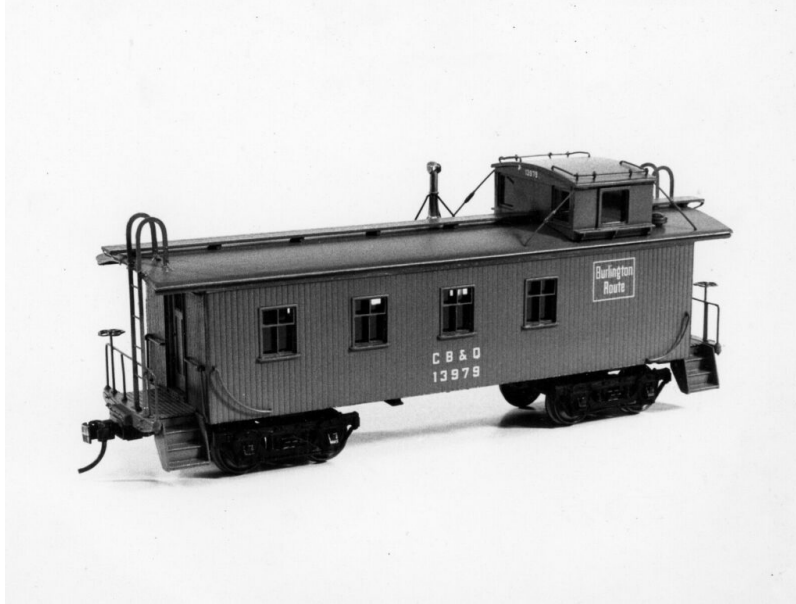

[Read More & Shop Now](#)

SKU: D1
Price: \$12.00

CABOOSE

CABOOSE KITS

ALL NATION WESTERN STYLE CB&Q CABOOSE (BASIC OR COMPREHENSIVE KIT) YOU CHOOSE PN#3612B&C KITS

Choose Options Below.

[Read More & Shop Now](#)