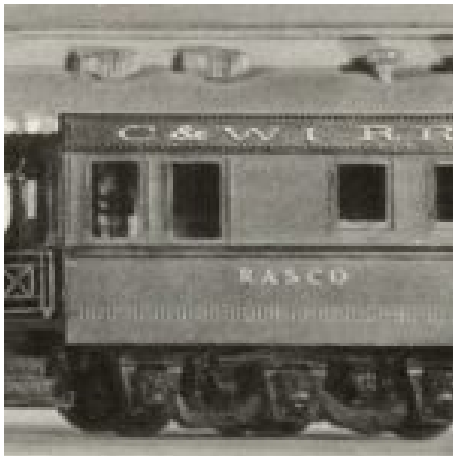

**PIKER ROOF, MONITOR, WOOD, 5-7/16”
(1/PACK) PN#503AN**

[Read More & Shop Now](#)

SKU: 503AN

Price: $5.00

**ALL NATION LINE OSCAR KIT
HEAVYWEIGHT O SCALE WITH OR WITHOUT
TRUCKS (CHOOSE OPTION)
PN#12KWITHTRUCKS, 12KNOTRUCKS**

[Read More & Shop Now](#)

Variations

Image	SKU	Price
	12KwithTrucks	$60.00
	12KNoTrucks	$30.00

SKU: 12KwithTrucks or 12KNoTrucks

Price: $30.00 - $60.00