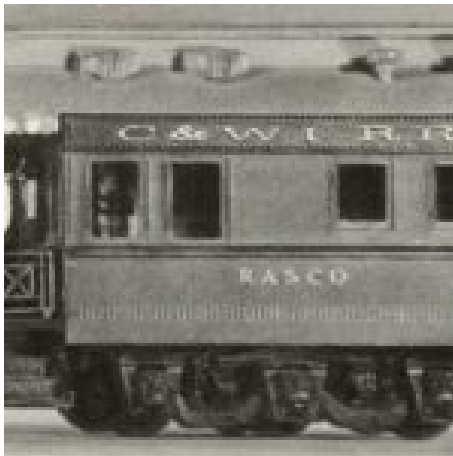

ALL NATION "THE RECYCLE TIN CAN TANK CAR KIT, 2 RAIL O SCALE ON THE CHEAP" (NO TRUCKS)PN#15K

+$15.00 Shipping

[Read More & Shop Now](#)

SKU: 15K

Price: $45.00

ALL NATION LINE OSCAR KIT HEAVYWEIGHT O SCALE WITH OR WITHOUT TRUCKS (CHOOSE OPTION) PN#12KWITHTRUCKS, 12KNOTRUCKS

+$8.00 Shipping with No Trucks or +$10.00 Shipping (with trucks)

[Read More & Shop Now](#)

Variations

Image	SKU	Price
	12KwithTrucks	$60.00
	12KNoTrucks	$30.00

SKU: 12KwithTrucks or 12KNoTrucks

Price: $30.00 - $60.00