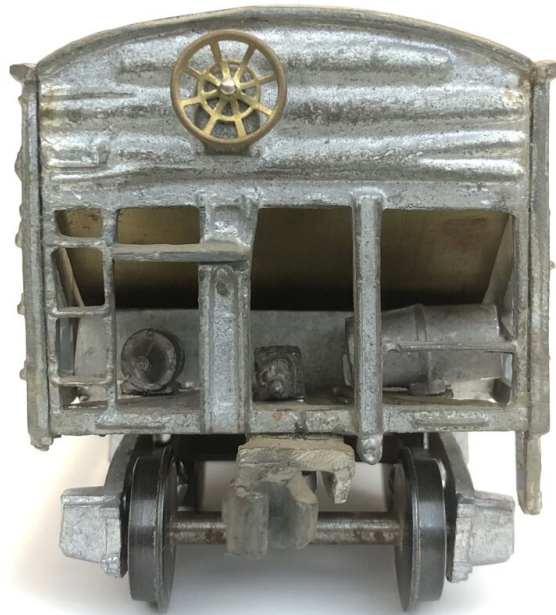

HOPPER RARE COLLECTIBLE