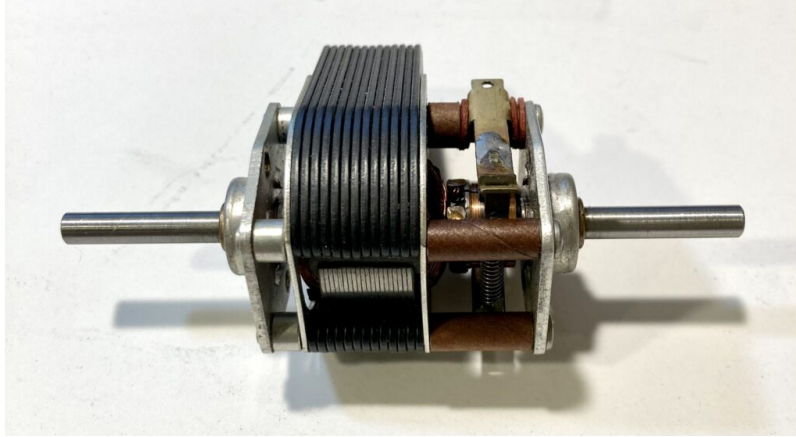

## MOTORS

**PITTMAN MOTOR 30.3 VDC (60MM LENGTH, 40MM DIAMETER) DOUBLE SHAFT NEW PN#492ANNEW**

+\$10.00 Shipping

[Read More & Shop Now](#)

**SKU:** 492ANNew

**Price:** \$50.00

**CENTRAL LOCOMOTIVE WORKS DYNA-TORQUE MOTOR DOUBLE SHAFT 1" STACK  
PN#2100**