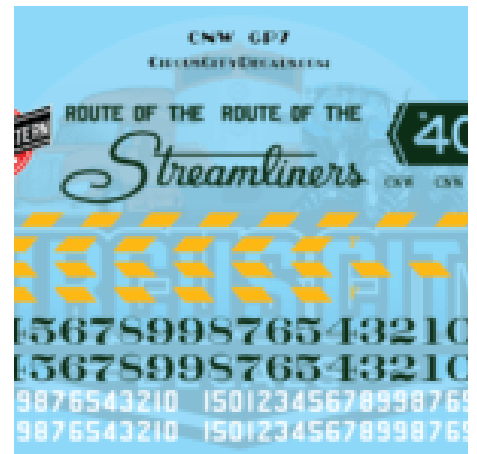

**CHICAGO & NORTH WESTERN CNW C&NW
GP7 O 1:48 SCALE DECAL SET PN#D7**

+$2.00 Shipping

[Read More & Shop Now](#)

SKU: D7

Price: $9.00