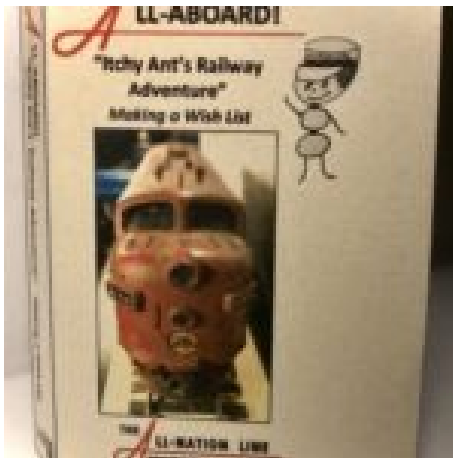

**Price:** \$0.00

**ALL-ABOARD! ITCHY ANT'S RAILWAY  
ADVENTURE MINIATURE FLUTTER BOOK/3D  
PRINTED BOX GIFT SET PN#B2**

Free Shipping

[Read More & Shop Now](#)

**SKU:** B2

**Price:** \$12.00

**THE NARROW GAUGE OF VULCAN BARU  
PANAMA EBOOK BY JOHN WUBBEL PN#B3**