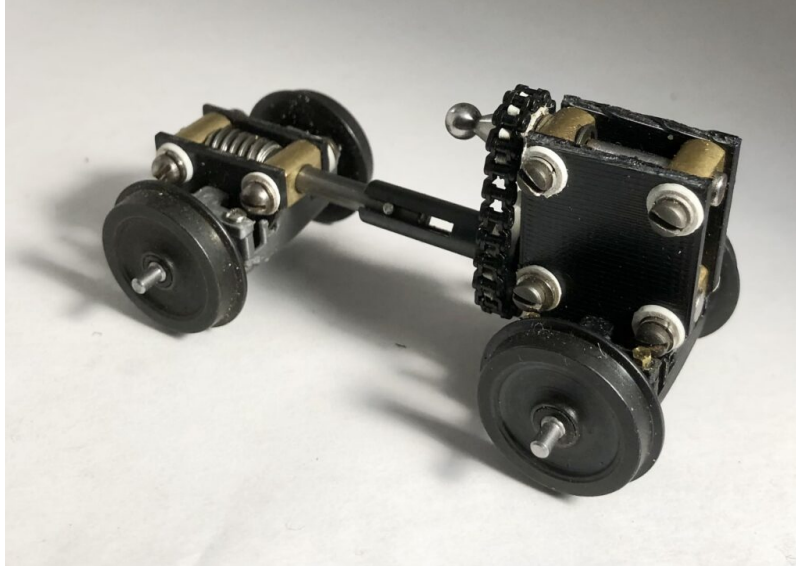

+\$6.00 Shipping

[Read More & Shop Now](#)

SKU: 316ANK
Price: \$45.00

**ALL NATION LINE 30MM DIAMETER MOTOR
PLATFORM AND FUEL TANK ASSEMBLED
PN#290AN**

+\$6.00 Shipping

[Read More & Shop Now](#)

SKU: 290AN

Price: \$30.00