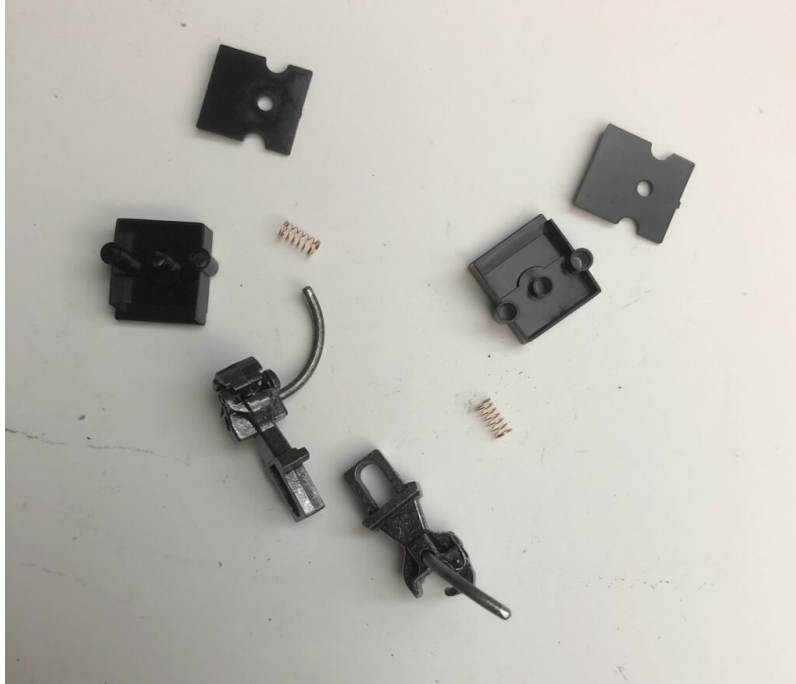

COUPLERS

**PRECISION SCALE RADIUS BAR WITH
WORKING COUPLER, SHARON TYPE
(BRASS) O SCALE PN#5332**

+$6.00 Shipping

[Read More & Shop Now](#)

SKU: 5332

Price: $19.00