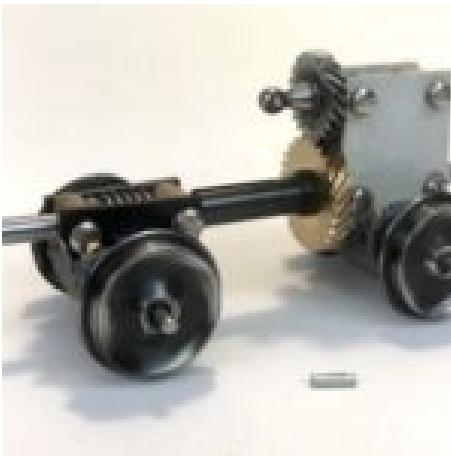

SKU: 388AN

Price: \$310.00

**ALL NATION TROLLEY HELIX GEAR
TRANSMISSION 33" WHEELS UNINSULATED
ASSEMBLED PN#385AN**

+\$10.00 Shipping

[Read More & Shop Now](#)

SKU: 385AN

Price: \$260.00

**ALL NATION TROLLEY / RDC HELIX GEAR
TRANSMISSION 36" WHEELS UNINSULATED
ASSEMBLED PN#384AN**