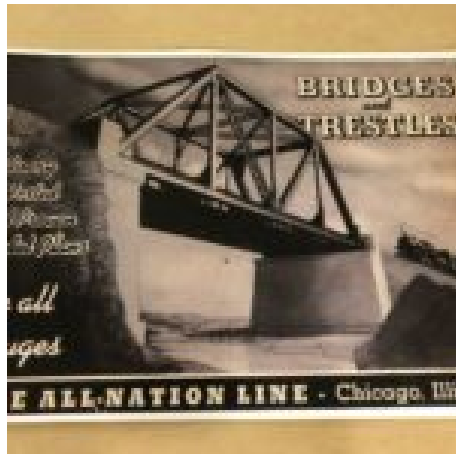

CHICAGO GREAT WESTERN BAY WINDOW CABOOSE 627 HI RES PHOTOGRAPHIC PRINT PN#P2

+$2.00 Shipping

[Read More & Shop Now](#)

SKU: P2

Price: $10.00

ALL NATION LINE BRIDGES AND TRESTLES MODEL PLANS PN#B1

+$5.00 Shipping

[Read More & Shop Now](#)

SKU: B1

Price: $30.00