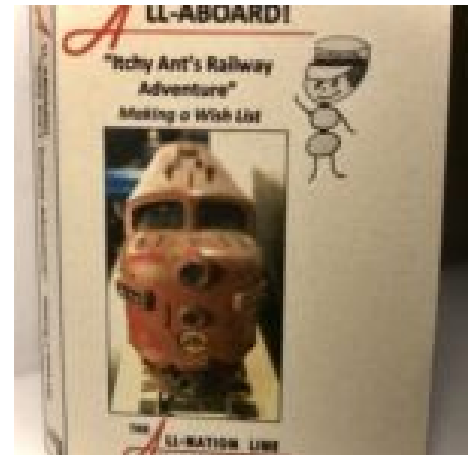

**ALL-ABOARD! ITCHY ANT'S RAILWAY
ADVENTURE MINIATURE FLUTTER BOOK/3D
PRINTED BOX GIFT SET PN#B2**

Free Shipping

[Read More & Shop Now](#)

SKU: B2

Price: \$12.00

**THE NARROW GAUGE OF VULCAN BARU
PANAMA EBOOK PN#B3**