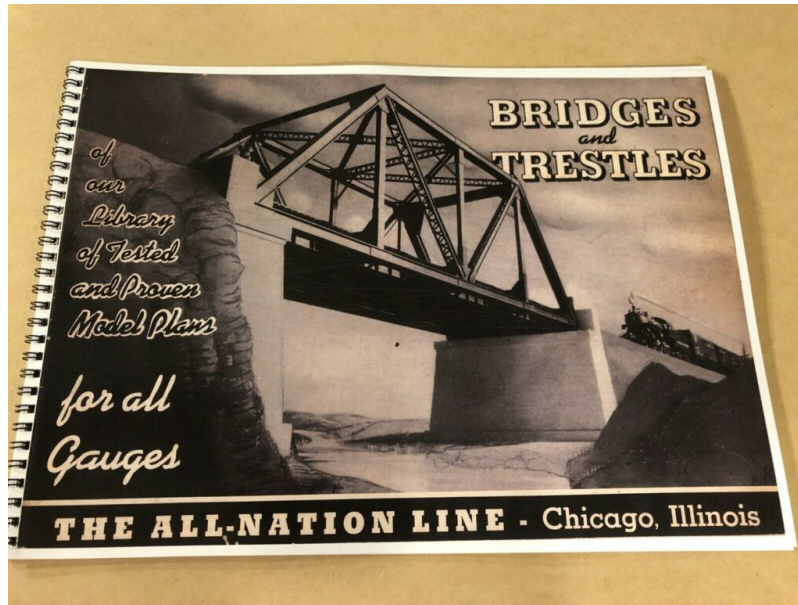

Price: \$8.00

MONARCH COUPLERS, NON-OPERATING (DUMMY) (1 PAIR) PN#3816

+\$4.00 Shipping

[Read More & Shop Now](#)

SKU: 3816

Price: \$4.00

MEDIA/BOOKS/GIFT CARDS

ALL NATION LINE CB&Q CABOOSE GIFT CARD WITH 12 SHIMS PN#301AN