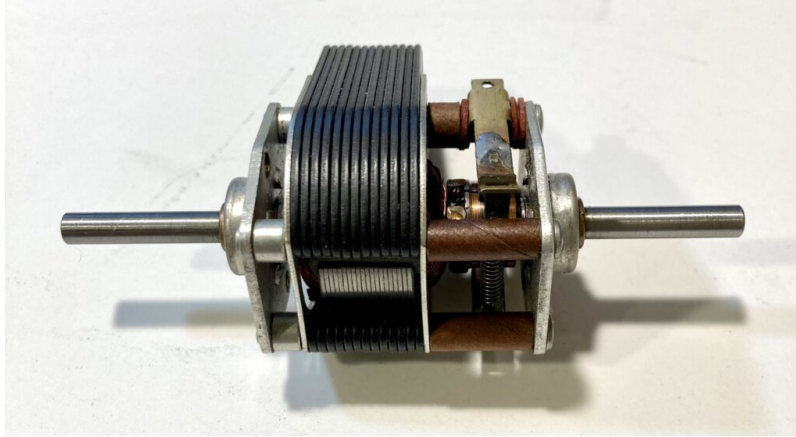

SKU: 288AN

Price: \$10.00

MOTORS

**PITTMAN MOTOR 30.3 VDC (60MM LENGTH, 40MM DIAMETER) DOUBLE SHAFT
OLD/NEW/USED STOCK PN#492AN**

+\$10.00 Shipping

[Read More & Shop Now](#)

SKU: 492AN

Price: \$40.00