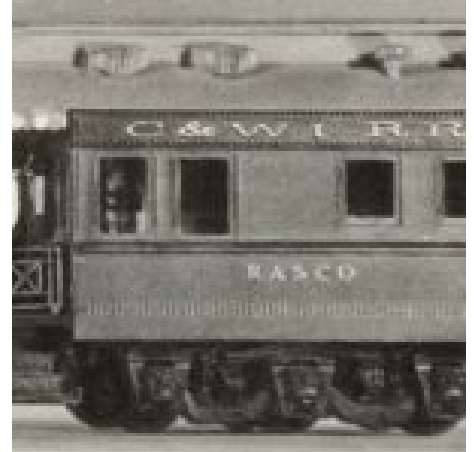

**ALL NATION LINE OSCAR KIT
HEAVYWEIGHT O SCALE WITH OR WITHOUT
TRUCKS (CHOOSE OPTION)
PN#12KWITHTRUCKS, 12KNOTRUCKS**

+$8.00 Shipping with No Trucks or +$10.00 Shipping
(with trucks)

[Read More & Shop Now](#)