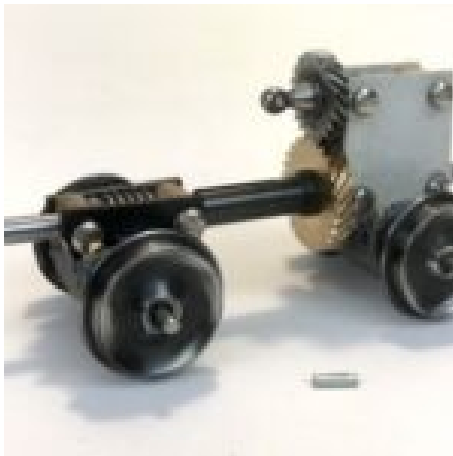

**ALL NATION TROLLEY HELIX GEAR
TRANSMISSION 33" WHEELS UNINSULATED
ASSEMBLED PN#385AN**

+$10.00 Shipping

[Read More & Shop Now](#)

SKU: 385AN

Price: $260.00

**ALL NATION TROLLEY / RDC HELIX GEAR
TRANSMISSION 36" WHEELS UNINSULATED
ASSEMBLED PN#384AN**

+$10.00 Shipping

[Read More & Shop Now](#)

SKU: 384AN

Price: $260.00