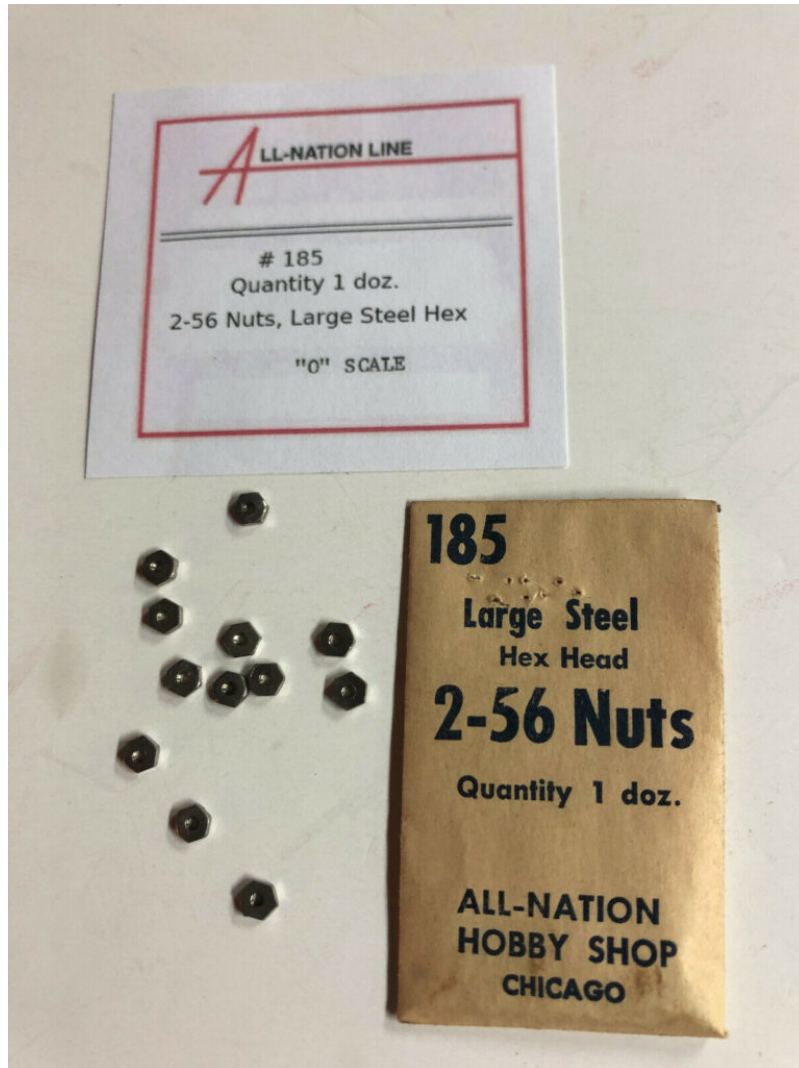

## FLAT HEAD

**4-40 NUTS FLAT HEAD BRASS (1 DOZEN)  
PN#248AN**

+\$1.00 Shipping

[Read More & Shop Now](#)

**SKU:** 248AN

**Price:** \$6.00