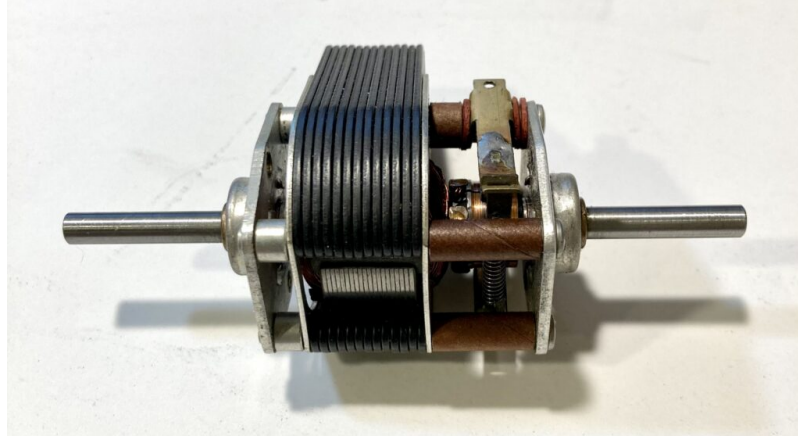

## MOTORS

**PITTMAN MOTOR 30.3 VDC (60MM LENGTH, 40MM DIAMETER) DOUBLE SHAFT  
OLD/NEW/USED STOCK PN#492AN**

+\$10.00 Shipping

[Read More & Shop Now](#)

**SKU:** 492AN

**Price:** \$40.00

**PITTMAN MOTOR 30.3 VDC (55MM LENGTH, 40MM DIAMETER) SINGLE SHAFT OLD/NEW STOCK PN#488AN**