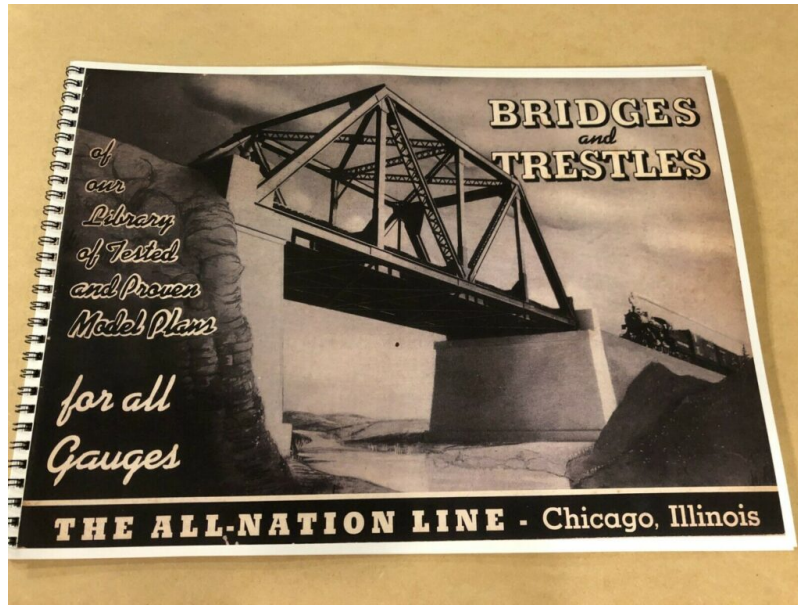

MEDIA/BOOKS/GIFT CARDS