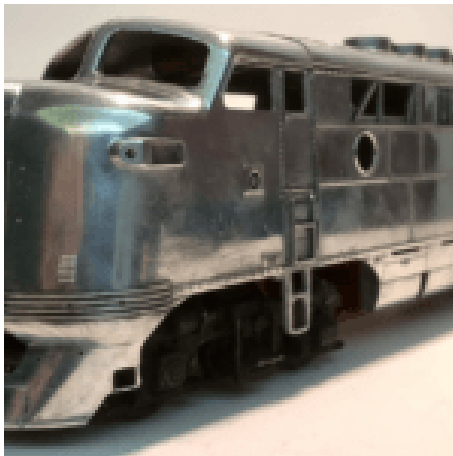

**ALL NATION LINE DIESEL SWITCHER 1000
H.P. E.M.D. ENGINE DUAL POWER READY
TO RUN (WITH MOTOR) ZAMAC PN#338AN**

[Read More & Shop Now](#)

SKU: 338AN

Price: $825.00

**ALL NATION LINE DIESEL F3 DUMMY READY
TO ROLL (NO MOTOR) ZAMAC PN#344AN**

[Read More & Shop Now](#)

SKU: 344AN

Price: $415.00