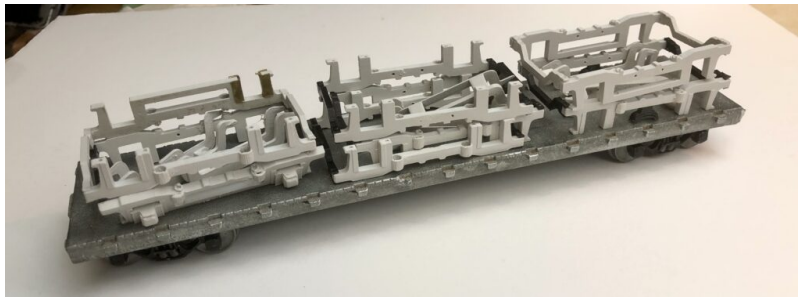

GONDOLA FLAT BULK HEAD KITS