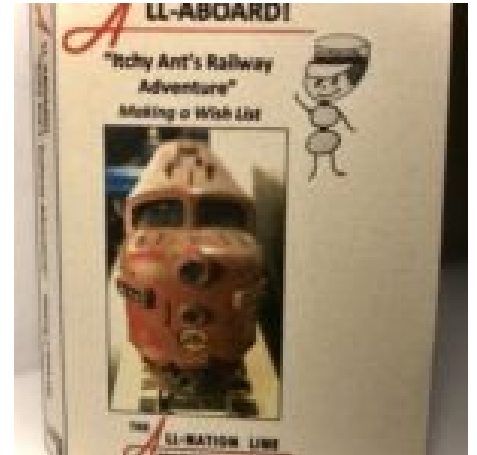

**ALL-ABOARD! ITCHY ANT'S RAILWAY
ADVENTURE MINIATURE FLUTTER BOOK/3D
PRINTED BOX GIFT SET PN#B2**

[Read More & Shop Now](#)

SKU: B2

Price: $12.00

**THE NARROW GAUGE OF VULCAN BARU
PANAMA EBOOK BY JOHN WUBBEL PN#B3**

Written by: John Wubbel

[Read More & Shop Now](#)

SKU: B3

Price: $15.00