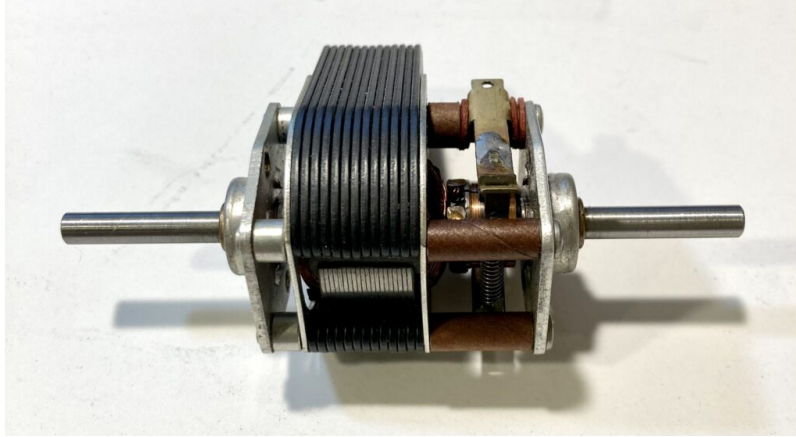

MOTORS

LIONEL ALCO S2 MOTOR MOUNT WITH 12VDC MOTOR 3 RAIL TO 2 RAIL CONVERSION PN#621AN

Engine shell not included in this sale.

[Read More & Shop Now](#)

SKU: 621AN

Price: $42.00