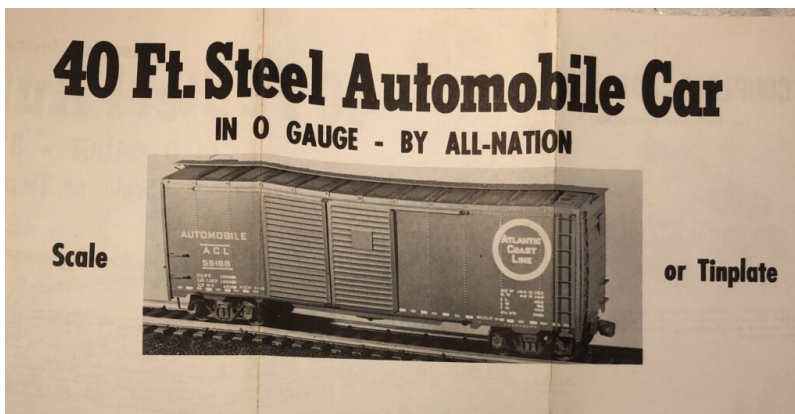

[Read More & Shop Now](#)

SKU: A172

Price: \$30.00

**ALL NATION LINE SHELL KIT - UP WOOD
CABOOSE GREAT GIFT FOR BEGINNERS
PN#3712**

This is a kit. Trucks not included.

[Read More & Shop Now](#)

SKU: 3712

Price: \$30.00

CARS, KITS & PARTS

AUTOMOBILE

AUTOMOBILE KIT

**ALL NATION SEABOARD 40' STEEL AUTO
CAR WITH BETTENDORF TRUCKS &
BOTTOM OPERATING MONARCH COUPLERS
O SCALE PN#3677**

[Read More & Shop Now](#)

SKU: 3677

Price: \$65.00