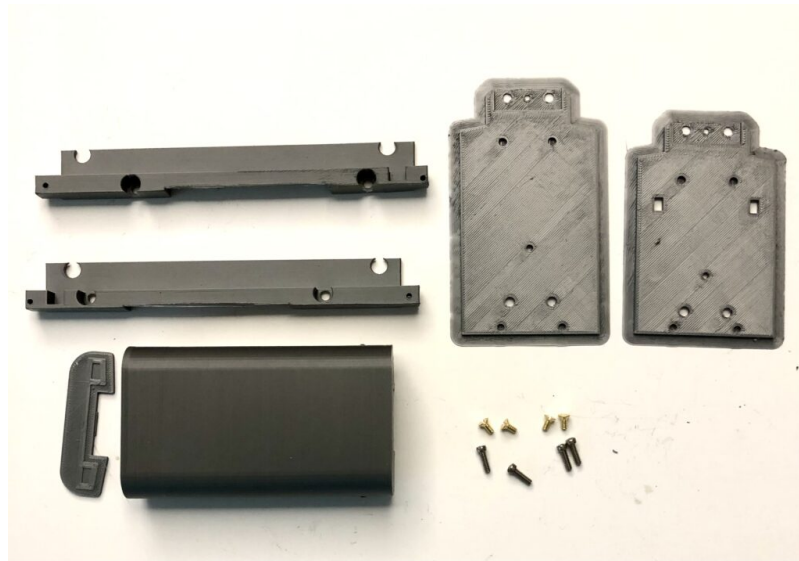

BASH KITS & 3TO2 RAIL