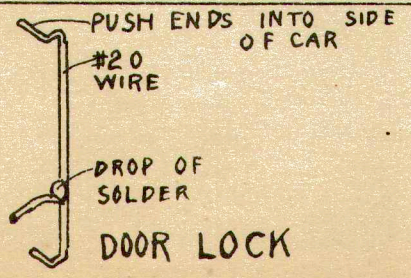

COLORS: PULLMAN GREEN.  
 ALL LETTERING: GOLD  
 SEAL: BACKGROUND-CABOOSE RED  
 CIRCLES, GOAT. & LETTERING: GOLD

USE A METAL-HOLDING CEMENT TO ATTACH HATCHES

BRISTLE-BOARD STRIPS  $\frac{1}{2}$ " BANK PINS FOR SHEATHING, SCRIBE AGAINST SQUARE WITH A BLUNT POINT

$\frac{1}{4}$ " SCALE G.N. RY.  
 EXPRESS REFRIGERATOR  
 Scale Model Railways  
 Incorporated  
 Huntington : Indiana  
 Subsidiary of MEGOW, Phila., Pa.