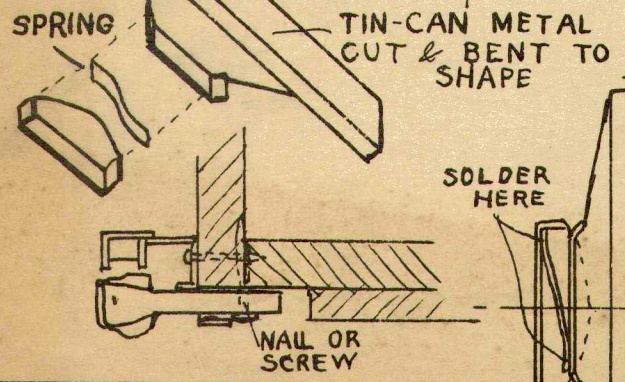

COLORS: PULLMAN GREEN.  
 ALL LETTERING: GOLD  
 SEAL: BACKGROUND-CABOOSE RED  
 CIRCLES, GOAT. & LETTERING: GOLD

USE A METAL-HOLDING CEMENT TO ATTACH HATCHES

BRISTLE-BOARD STRIPS  $\frac{1}{2}$ " BANK PINS FOR SHEATHING, SCRIBE AGAINST SQUARE WITH A BLUNT POINT

$\frac{1}{4}$ " SCALE G.N. RY.  
 EXPRESS REFRIGERATOR  
 Scale Model Railways  
 Incorporated  
 Huntington : Indiana  
 Subsidiary of MEGOW, Phila., Pa.