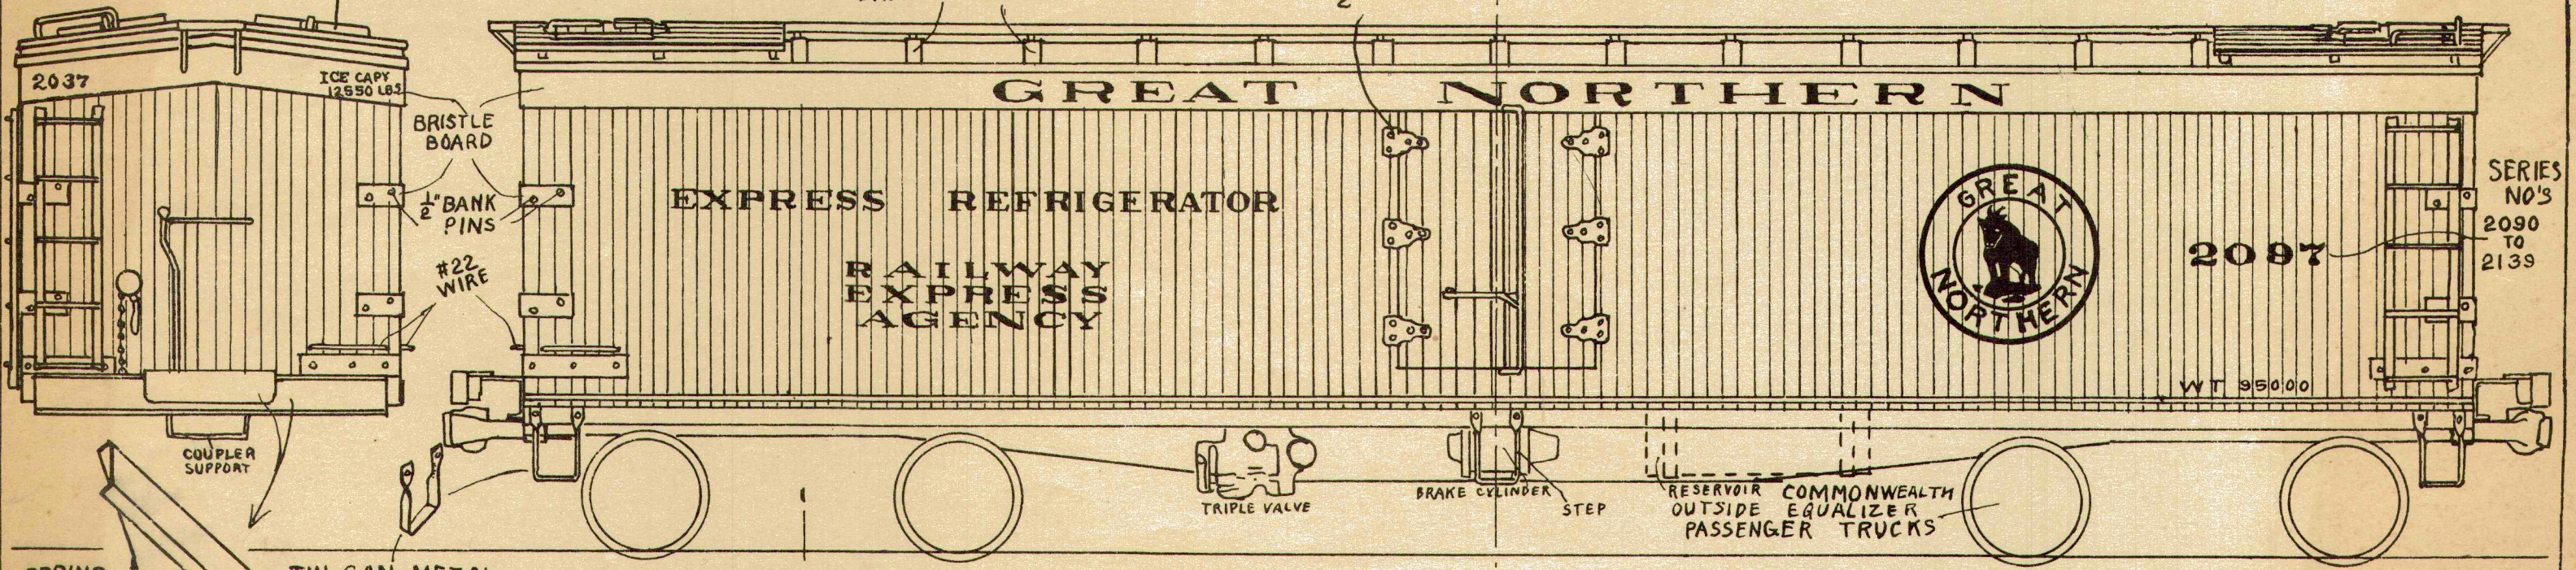

COLORS: PULLMAN GREEN.  
 ALL LETTERING: GOLD  
 SEAL: BACKGROUND-CABOOSE RED  
 CIRCLES, GOAT. & LETTERING: GOLD

USE A METAL-HOLDING CEMENT TO ATTACH HATCHES

BRISTLE-BOARD STRIPS  $\frac{1}{2}$ " BANK PINS FOR SHEATHING, SCRIBE AGAINST SQUARE WITH A BLUNT POINT

$\frac{1}{4}$ " SCALE G.N. RY.  
 EXPRESS REFRIGERATOR  
 Scale Model Railways  
 Incorporated  
 Huntington : Indiana  
 Subsidiary of MEGOW, Phila., Pa.