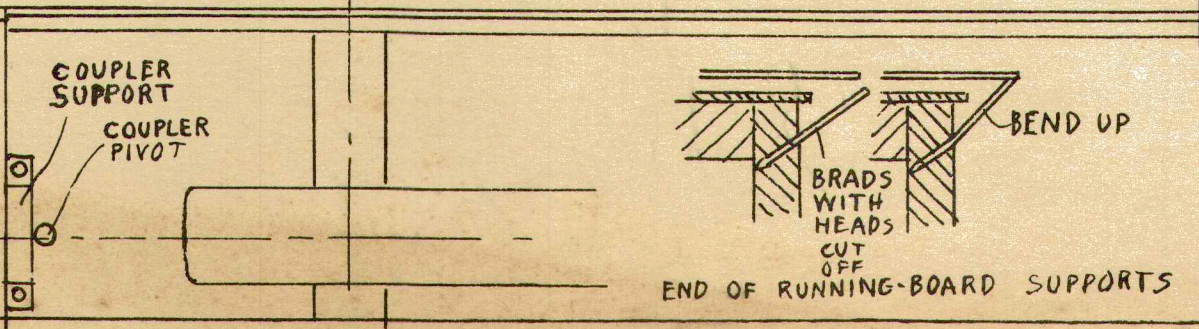

COLORS: PULLMAN GREEN.  
 ALL LETTERING: GOLD  
 SEAL: BACKGROUND-CABOOSE RED  
 CIRCLES, GOAT. & LETTERING: GOLD

USE A METAL-HOLDING CEMENT TO ATTACH HATCHES

BRISTLE-BOARD STRIPS  $\frac{1}{2}$ " BANK PINS FOR SHEATHING, SCRIBE AGAINST SQUARE WITH A BLUNT POINT

$\frac{1}{4}$ " SCALE G.N. RY.  
 EXPRESS REFRIGERATOR  
 Scale Model Railways  
 Incorporated  
 Huntington : Indiana  
 Subsidiary of MEGOW, Phila., Pa.