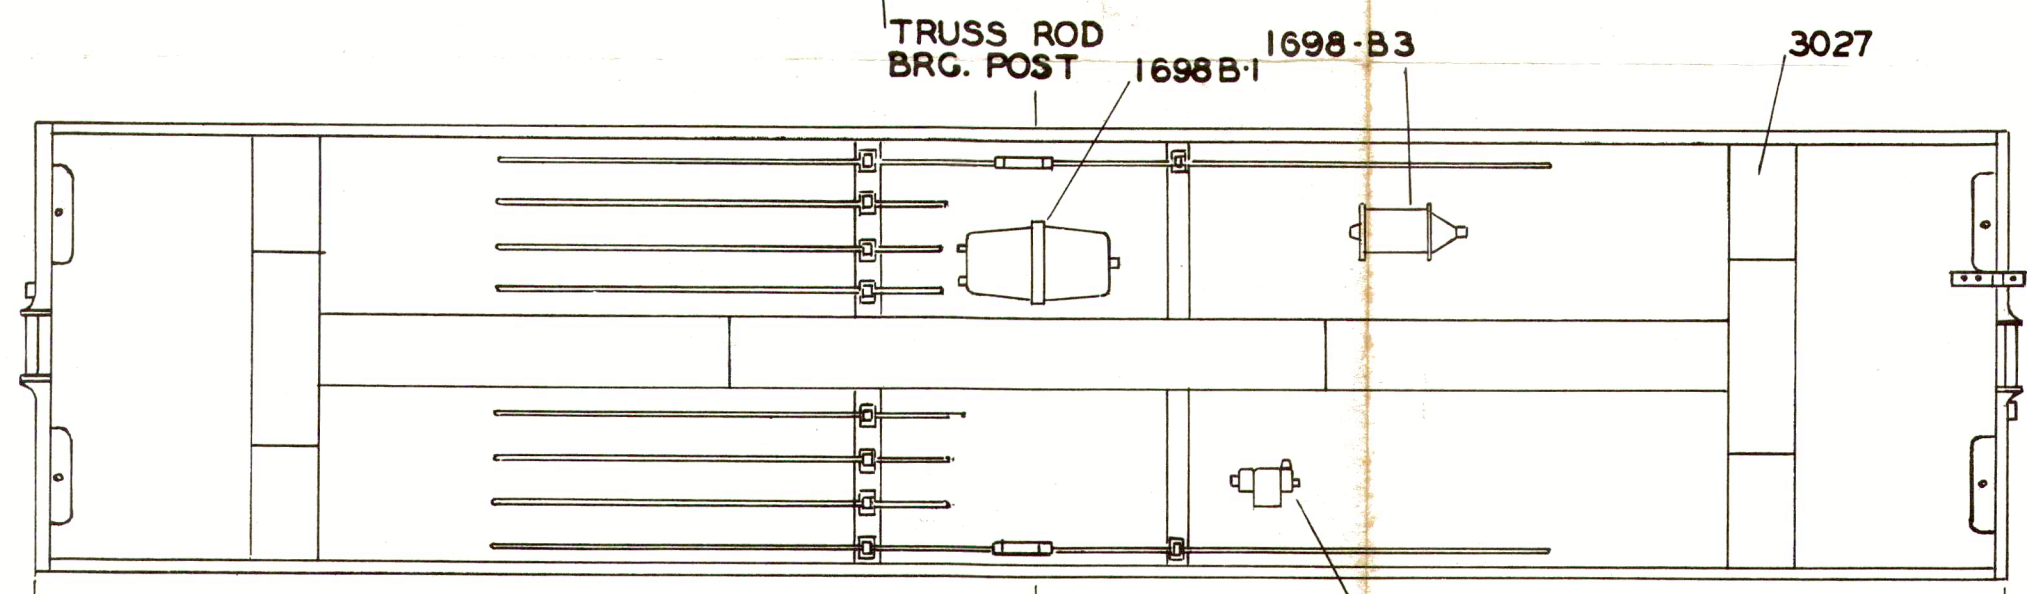

UNDERSTRUCTURE KIT NOS. NP-7550
GN-7650
TH & B-7700

1/8 CHANNEL

O GAUGE
40 FT. DOUBLE SHEATHED
BOX CARS
BY
ZIMMER SCALE MODELS
4321 NORTH MASON AVE.
CHICAGO 34, ILL.
DRAWING BY R. PRICE

DOOR TEMPLATE

PEAKED ROOF CONSTRUCTION

ROUND ROOF CONSTR.

TH & B KIT ONLY

LOCAT'N FOR NUT & WASHER C'STG.

TURNBUCKLE

SPIKES

3014
3012
END BRACKETS

3009

3022

3125A

.032 WIRE

3026

GREAT NORTHERN (8 TRUSS RODS ON UNDERSTRUCTURE - PEAKED ROOF) KIT NO. 7600

NORTHERN PACIFIC (2 TRUSS RODS ON UNDERSTRUCTURE - ROUND ROOF) KIT NO. 7500