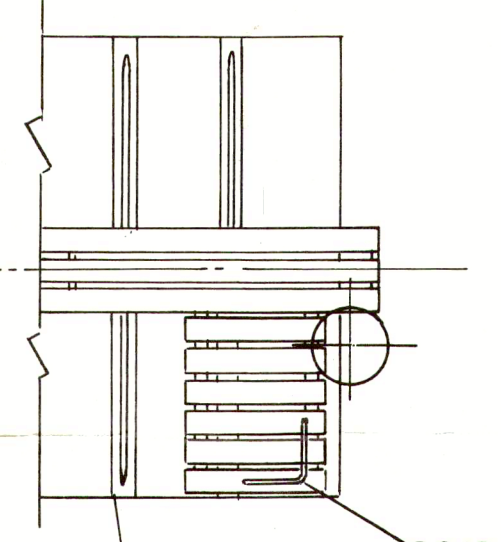

UNDERSTRUCTURE KIT NOS. NP-7550
GN-7650
TH & B-7700

1/8 CHANNEL

O GAUGE
40 FT. DOUBLE SHEATHED
BOX CARS
BY
ZIMMER SCALE MODELS
4321 NORTH MASON AVE.
CHICAGO 34, ILL.
DRAWING BY R. PRICE

DOOR TEMPLATE

PEAKED ROOF CONSTRUCTION

ROUND ROOF CONSTR.

TH & B KIT ONLY

LOCAT'N FOR NUT & WASHER C'STG.

TURNBUCKLE

SPIKES

3014
3012
END BRACKETS

3009

3022

3125A

.032 WIRE

3026

GREAT NORTHERN (8 TRUSS RODS ON UNDERSTRUCTURE - PEAKED ROOF) KIT NO. 7600

NORTHERN PACIFIC (2 TRUSS RODS ON UNDERSTRUCTURE - ROUND ROOF) KIT NO. 7500