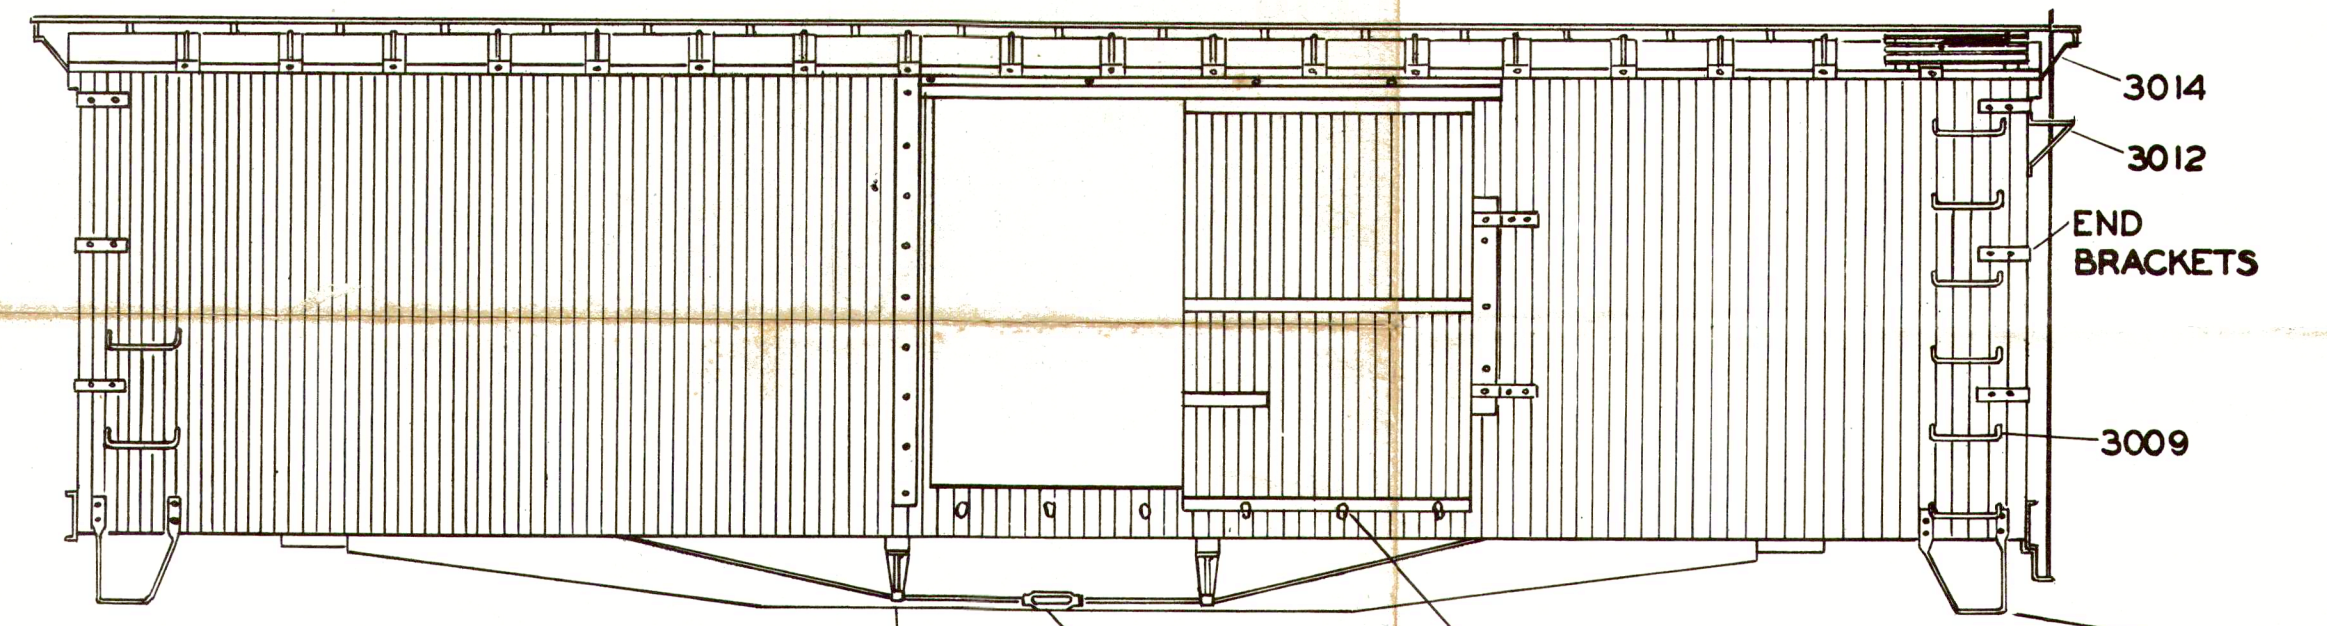

UNDERSTRUCTURE KIT NOS. NP-7550
GN-7650
TH & B-7700

1/8 CHANNEL

O GAUGE
40 FT. DOUBLE SHEATHED
BOX CARS
BY
ZIMMER SCALE MODELS
4321 NORTH MASON AVE.
CHICAGO 34, ILL.
DRAWING BY R. PRICE

DOOR TEMPLATE

PEAKED ROOF CONSTRUCTION

ROUND ROOF CONSTR.

TH & B KIT ONLY

LOCAT'N FOR NUT & WASHER C'STG.

TURNBUCKLE

SPIKES

3014
3012
END BRACKETS

3009

3022

3125A

.032 WIRE

3026

GREAT NORTHERN (8 TRUSS RODS ON UNDERSTRUCTURE - PEAKED ROOF) KIT NO. 7600

NORTHERN PACIFIC (2 TRUSS RODS ON UNDERSTRUCTURE - ROUND ROOF) KIT NO. 7500