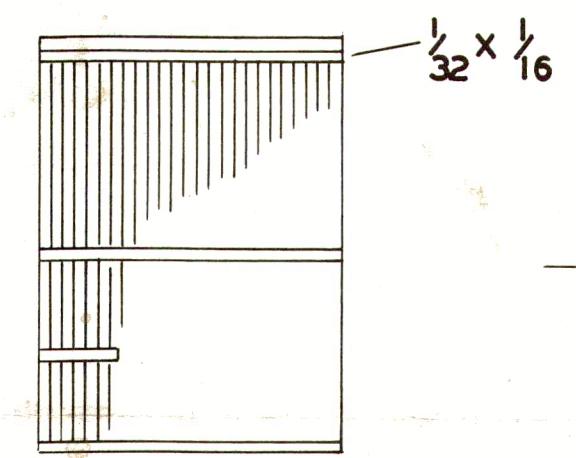

UNDERSTRUCTURE KIT NOS. NP-7550
GN-7650
TH & B-7700

1/8 CHANNEL

O GAUGE
40 FT. DOUBLE SHEATHED
BOX CARS
BY
ZIMMER SCALE MODELS
4321 NORTH MASON AVE.
CHICAGO 34, ILL.
DRAWING BY R. PRICE

DOOR TEMPLATE

PEAKED ROOF CONSTRUCTION