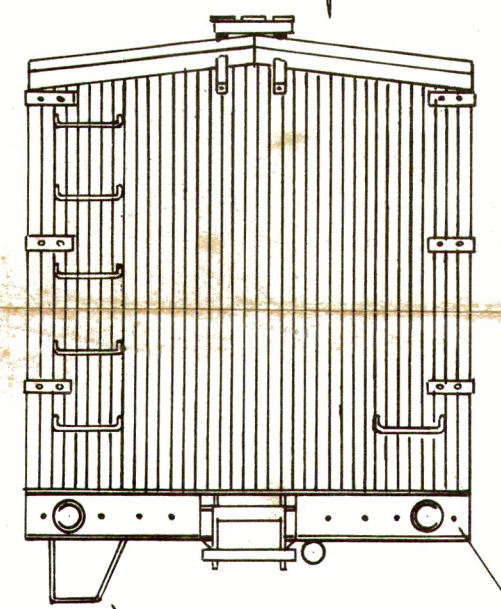

UNDERSTRUCTURE KIT NOS. NP-7550
GN-7650
TH & B-7700

1/8 CHANNEL

O GAUGE
40 FT. DOUBLE SHEATHED
BOX CARS
BY
ZIMMER SCALE MODELS
4321 NORTH MASON AVE.
CHICAGO 34, ILL.
DRAWING BY R. PRICE

DOOR TEMPLATE

PEAKED ROOF CONSTRUCTION

ROUND ROOF CONSTR.

TH & B KIT ONLY

LOCAT'N FOR NUT & WASHER C'STG.

TURNBUCKLE

SPIKES

3014
3012
END BRACKETS

3009

3022

3125A

.032 WIRE

3026

GREAT NORTHERN (8 TRUSS RODS ON UNDERSTRUCTURE - PEAKED ROOF) KIT NO. 7600

NORTHERN PACIFIC (2 TRUSS RODS ON UNDERSTRUCTURE - ROUND ROOF) KIT NO. 7500