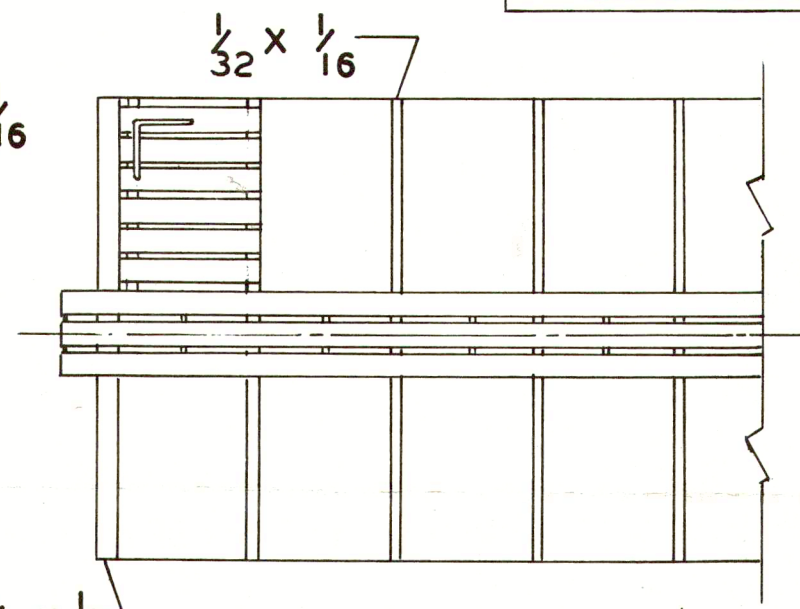

UNDERSTRUCTURE KIT NOS. NP-7550
GN-7650
TH & B-7700

1/8 CHANNEL

O GAUGE
40 FT. DOUBLE SHEATHED
BOX CARS
BY
ZIMMER SCALE MODELS
4321 NORTH MASON AVE.
CHICAGO 34, ILL.
DRAWING BY R. PRICE

DOOR TEMPLATE

PEAKED ROOF CONSTRUCTION