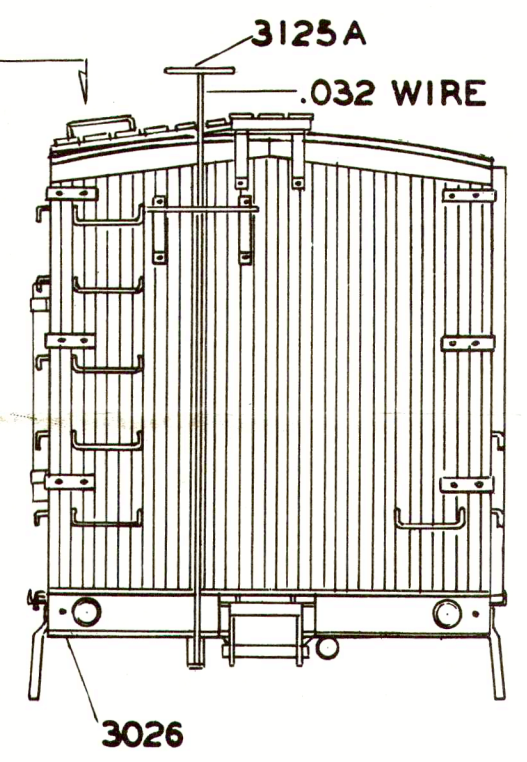

UNDERSTRUCTURE KIT NOS. NP-7550
GN-7650
TH & B-7700

1/8 CHANNEL

O GAUGE
40 FT. DOUBLE SHEATHED
BOX CARS
BY
ZIMMER SCALE MODELS
4321 NORTH MASON AVE.
CHICAGO 34, ILL.
DRAWING BY R. PRICE

DOOR TEMPLATE

PEAKED ROOF CONSTRUCTION

ROUND ROOF CONSTR.

TH & B KIT ONLY

LOCAT'N FOR NUT & WASHER C'STG.

TURNBUCKLE

SPIKES

3014
3012
END BRACKETS

3009

3022

3125A

.032 WIRE

3026

GREAT NORTHERN (8 TRUSS RODS ON UNDERSTRUCTURE - PEAKED ROOF) KIT NO. 7600

NORTHERN PACIFIC (2 TRUSS RODS ON UNDERSTRUCTURE - ROUND ROOF) KIT NO. 7500