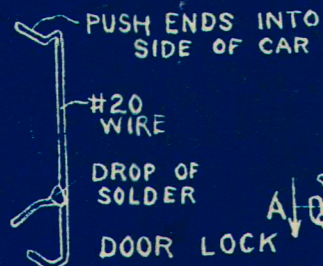

USE A METAL-HOLDING CEMENT TO ATTACH HATCHES

FOR SHEATHING, SCRIBE AGAINST SQUARE WITH A BLUNT POINT

SERIES NO'S.
4501 TO 4898

1/4" SCALE C.R.L.
CUDAHY REFRIGERATOR
SCALE MODEL RAILWAYS
BY WM J LENOIR

SMR