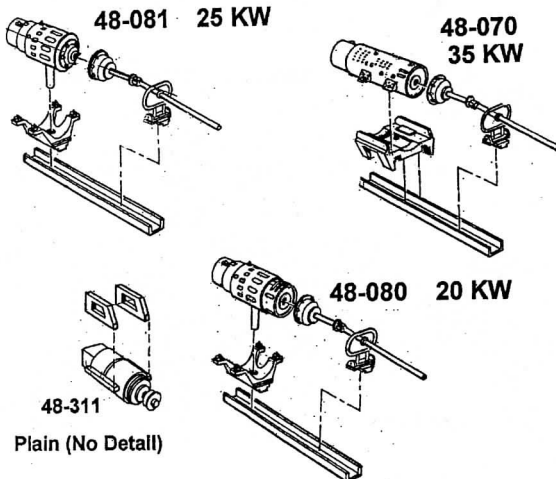

Motor Generators

48-081 25 KW

48-070
35 KW

48-080 20 KW

48-311
Plain (No Detail)