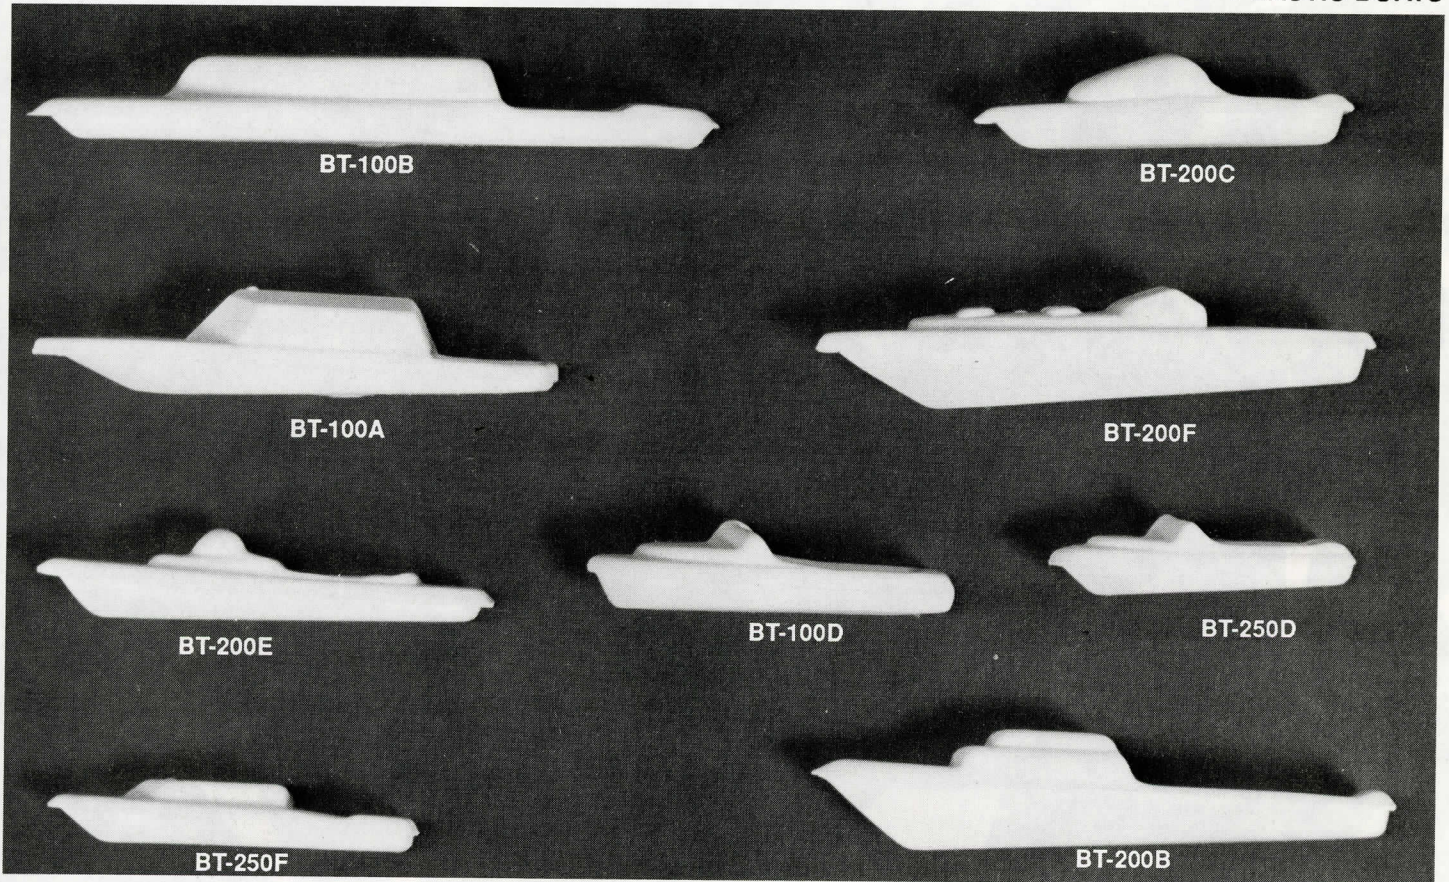

SCALE REPRESENTATION

VEHICLES

PLASTIC BOATS

Illustrations Actual Size

ADDENDUM TO VOL 5 PAGE 108-109

CODE	SCALE	DESCRIPTION	PCS. PER BAG	PRICE
BT-100A	HO 1/8" = 1'-0" (1:100)	2-7/8" LONG CRUISER	1	$7.00
BT-100B	HO 1/8" = 1'-0" (1:100)	3-1/2" LONG SAILBOAT	1	8.00
BT-100D	HO 1/8" = 1'-0" (1:100)	1-7/8" LONG SPEEDBOAT	1	7.00
BT-200B	N 1/16" = 1'-0" (1:200)	2-7/8" LONG SAILBOAT	1	8.00
BT-200C	N 1/16" = 1'-0" (1:200)	1-7/8" LONG CRUISER	1	7.00
BT-200E	N 1/16" = 1'-0" (1:200)	2" LONG CRUISER	1	7.00
BT-200F	N 1/16" = 1'-0" (1:200)	2-1/2" LONG SAILBOAT	1	8.00
BT-250D	Z 1/20" = 1'-0" (1:250)	1-1/2" LONG CRUISER	1	7.00
BT-250F	Z 1/20" = 1'-0" (1:250)	1-5/8" LONG SAILBOAT	1	7.00

Vacuum formed in Styrene plastic.