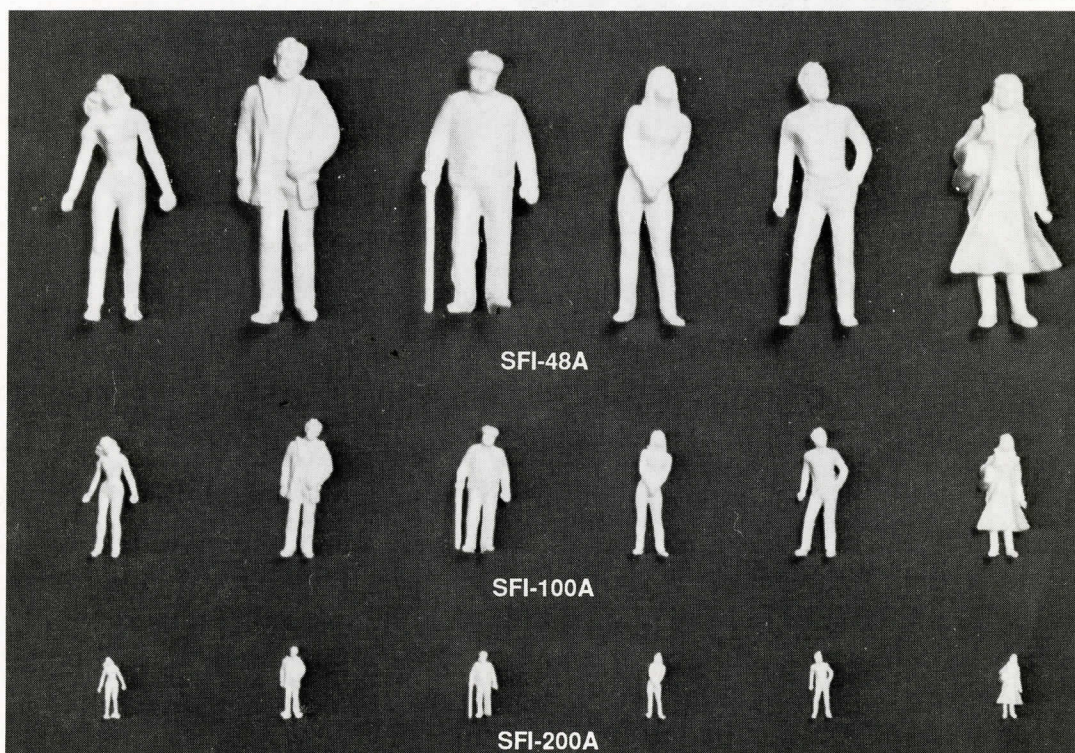

SCALE REPRESENTATION

PEOPLE

PLASTIC SUPER FIGURES

Illustrations Actual Size

REPLACES VOL 5 PAGE 112 CHART

CODE	SCALE	PCS. PER BAG	PRICE
SFI-48A	1/4"=1'-0" (1:50)	6	$4.75
SFI-100A	1/8"=1'-0" (1:100)	12	4.50
SFI-200A	1/16"=1'-0" (1:200)	12	4.25

Super detailed Animated City Figures injection molded in white Styrene plastic.

Six poses include 3 women and 3 men.
12 piece packages consist of 2 of each pose.

Watch for other scales and styles