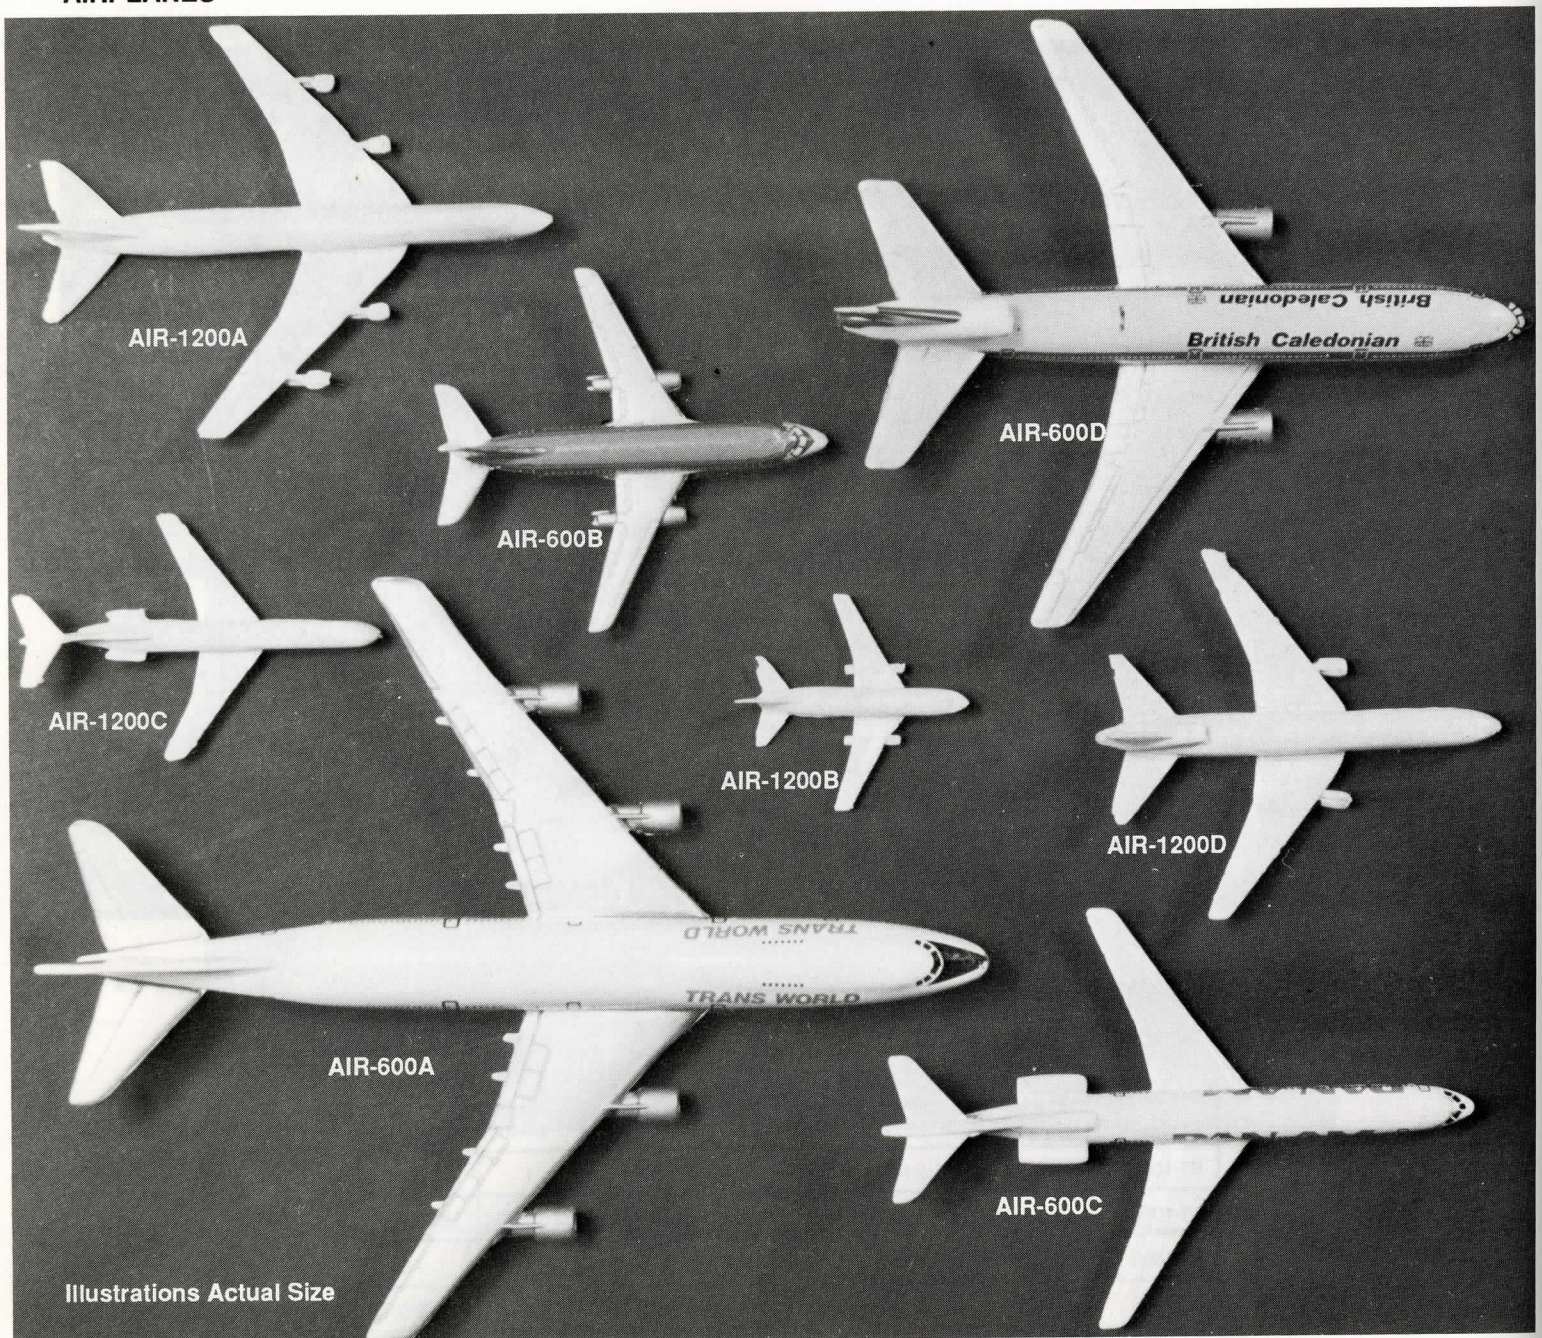

SCALE REPRESENTATION

VEHICLES

AIRPLANES

Illustrations Actual Size

CODE	SCALE	DESCRIPTION	PRICE
AIR-600A	1"=50' (1:600)	747	$8.95
AIR-600B	1"=50' (1:600)	737	8.95
AIR-600C	1"=50' (1:600)	727	8.95
AIR-600D	1"=50' (1:600)	DC-10	8.95

1:600 Scale airplanes are cast metal, painted and fully detailed with decals.

CODE	SCALE	DESCRIPTION	PRICE
AIR-1200A	1"=100' (1:1200)	747	$4.95
AIR-1200B	1"=100' (1:1200)	737	4.95
AIR-1200C	1"=100' (1:1200)	727	4.95
AIR-1200D	1"=100' (1:1200)	DC-10	4.95

1:1200 Scale airplanes are cast in white metal.

Plastruct