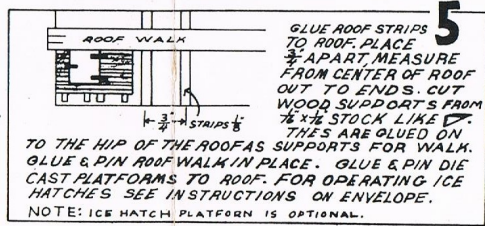

ALL NATION LINE
23 W 546 ST. CHARLES RD.
WHEATON, IL 60188

PAINTING - PAINT CAR ROAD COLOR. (G. NORTHERN IS PULLMAN GREEN) FOR BEST RESULTS 1st SHELLAC, 2nd SAND, 3rd PAINT. IF A BETTER PAINT JOB IS DESIRED SAND ONCE MORE & ADD 2nd COAT OF PAINT. LET PAINT DRY 48 HOURS BEFORE ADDING DECALS.