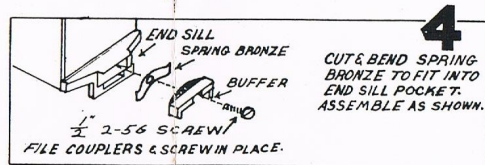

ALL NATION LINE
23 W 546 ST. CHARLES RD.
WHEATON, IL 60188

PAINTING - PAINT CAR ROAD COLOR. (G. NORTHERN IS PULLMAN GREEN) FOR BEST RESULTS 1st SHELLAC, 2nd SAND, 3rd PAINT. IF A BETTER PAINT JOB IS DESIRED SAND ONCE MORE & ADD 2nd COAT OF PAINT. LET PAINT DRY 48 HOURS BEFORE ADDING DECALS.