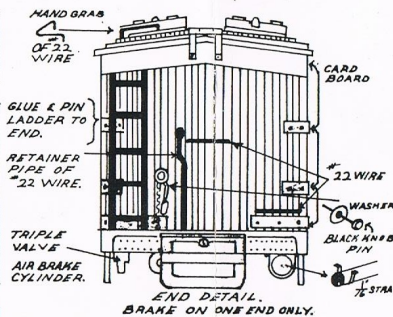

ALL NATION LINE
23 W 546 ST. CHARLES RD.
WHEATON, IL 60188

PAINTING - PAINT CAR ROAD COLOR. (G. NORTHERN IS PULLMAN GREEN) FOR BEST RESULTS 1st SHELLAC, 2nd SAND, 3rd PAINT. IF A BETTER PAINT JOB IS DESIRED SAND ONCE MORE & ADD 2nd COAT OF PAINT. LET PAINT DRY 48 HOURS BEFORE ADDING DECALS.