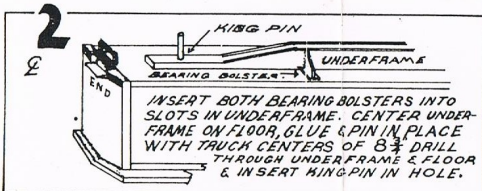

ALL NATION LINE
23 W 546 ST. CHARLES RD.
WHEATON, IL 60188

PAINTING - PAINT CAR ROAD COLOR. (G. NORTHERN IS PULLMAN GREEN) FOR BEST RESULTS 1st SHELLAC, 2nd SAND, 3rd PAINT. IF A BETTER PAINT JOB IS DESIRED SAND ONCE MORE & ADD 2nd COAT OF PAINT. LET PAINT DRY 48 HOURS BEFORE ADDING DECALS.