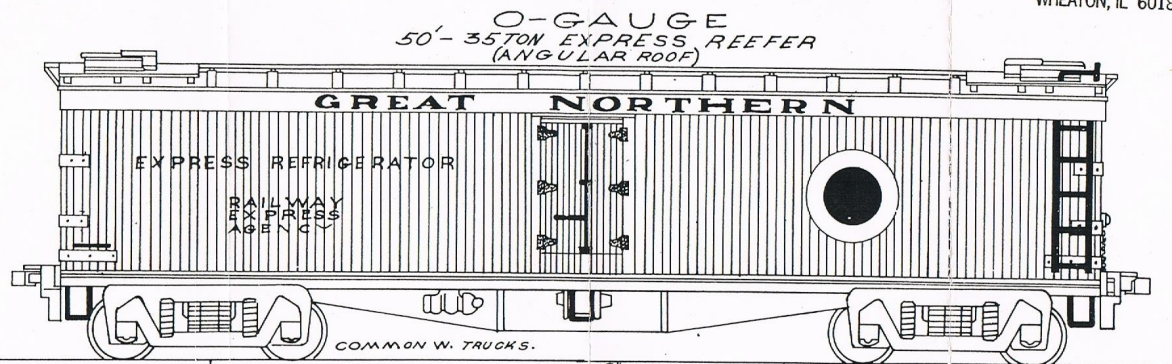

ALL NATION LINE
23 W 546 ST. CHARLES RD.
WHEATON, IL 60188

PAINTING - PAINT CAR ROAD COLOR. (G. NORTHERN IS PULLMAN GREEN) FOR BEST RESULTS 1st SHELLAC, 2nd SAND, 3rd PAINT. IF A BETTER PAINT JOB IS DESIRED SAND ONCE MORE & ADD 2nd COAT OF PAINT. LET PAINT DRY 48 HOURS BEFORE ADDING DECALS.