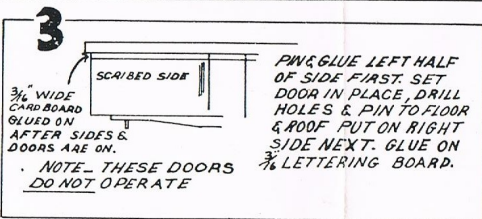

ALL NATION LINE
23 W 546 ST. CHARLES RD.
WHEATON, IL 60188

PAINTING - PAINT CAR ROAD COLOR. (G. NORTHERN IS PULLMAN GREEN) FOR BEST RESULTS 1st SHELLAC, 2nd SAND, 3rd PAINT. IF A BETTER PAINT JOB IS DESIRED SAND ONCE MORE & ADD 2nd COAT OF PAINT. LET PAINT DRY 48 HOURS BEFORE ADDING DECALS.