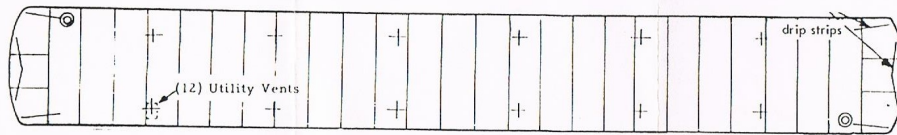

9171

~~7880~~

75' SINGLE WINDOW COACH

\*U429 Diaphragms  
\*C768 Tailgates

7881 ↑

7880 ↓

\*U429 Diaphragms  
\*C768 Tailgate

MONITOR ROOF