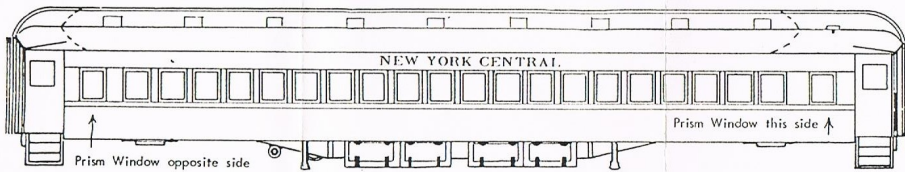

9171

~~7880~~

75' SINGLE WINDOW COACH

\*U429 Diaphragms  
\*C768 Tailgates

7881 ↑

7880 ↓

\*U429 Diaphragms  
\*C768 Tailgate

MONITOR ROOF