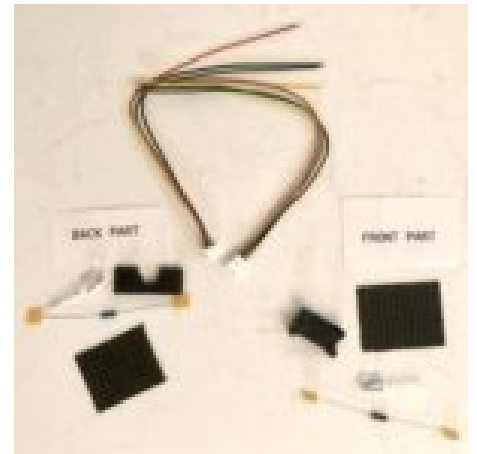

**SKU:** 204NBPrinted

**Price:** \$4.00

**NW2 DIRECTIONAL LIGHT KIT PN#513ANK**

+\$5.00 Shipping

[Read More & Shop Now](#)

**SKU:** 513ANK

**Price:** \$8.00

**PRECISION SCALE JOURNALS: EMD DIESEL TRUCK (BRASS) O SCALE PN#166**