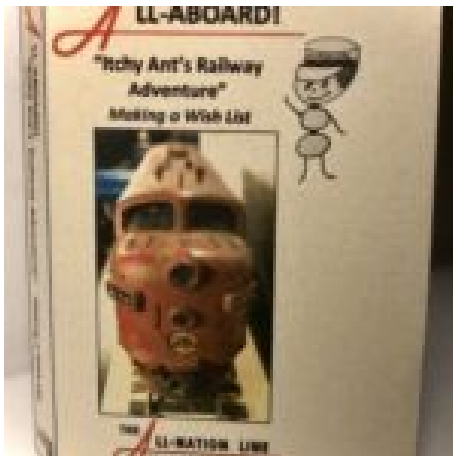

**Price:** \$0.00

**ALL-ABOARD! ITCHY ANT'S RAILWAY  
ADVENTURE MINIATURE FLUTTER BOOK/3D  
PRINTED BOX GIFT SET PN#B2**

Free Shipping

[Read More & Shop Now](#)

**SKU:** B2

**Price:** \$12.00

**THE NARROW GAUGE OF VULCAN BARU  
PANAMA EBOOK BY JOHN WUBBEL PN#B3**