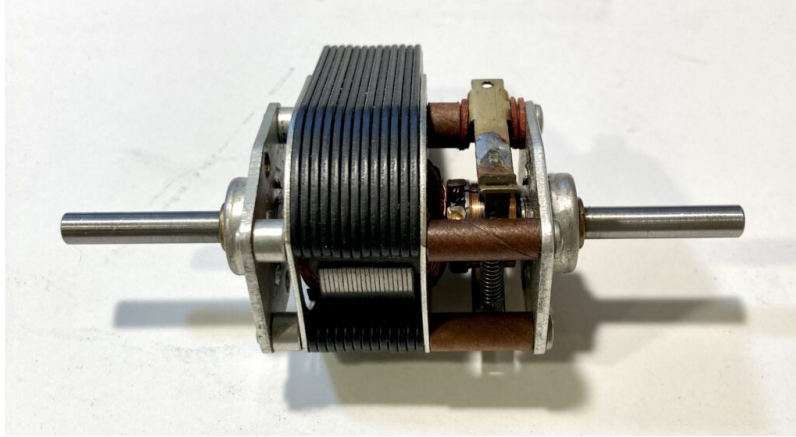

MOTORS

**D.C. DOUBLE SHAFT MOTOR 1" STACK
OLD/NEW STOCK PN#1420OLDNEW**

+$7.00 Shipping

[Read More & Shop Now](#)

SKU: 1420oldnew

Price: $60.00