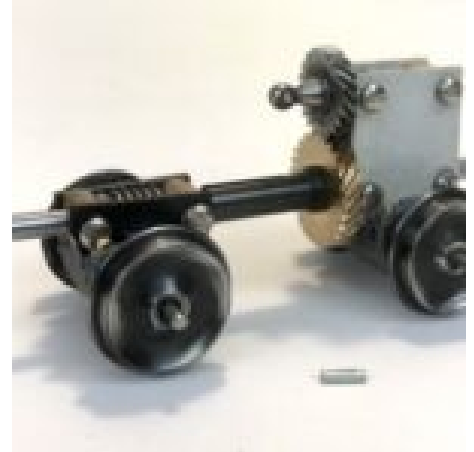

ALL NATION TROLLEY / RDC HELIX GEAR TRANSMISSION 36" WHEELS UNINSULATED ASSEMBLED PN#384AN

+$10.00 Shipping

[Read More & Shop Now](#)

SKU: 384AN

Price: $260.00

ALL NATION F3/F7 OR GP ENGINE HELIX GEARING TOWER DRIVE TRANSMISSION 40" WHEELS ASSEMBLED (WITH /WITHOUT BEARINGS/UNIVERSAL JT CHOOSE)PN#378AN

Note in your order if you want a specific upper drive shaft connector.

+$10.00 Shipping

[Read More & Shop Now](#)

Variations

Image	SKU	Price
	378ANWithoutBearing/Universaljt	$260.00
	378ANWithBearing/Universaljt	$280.00

SKU: 378AN

Price: $260.00 - $280.00