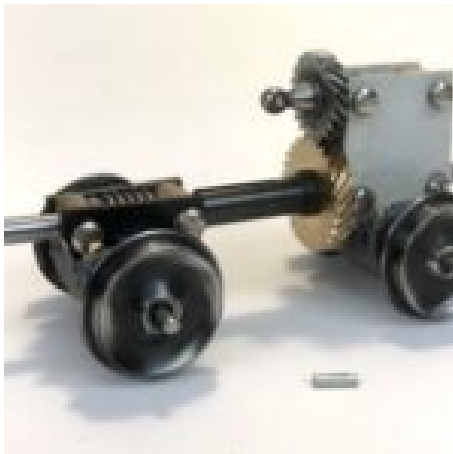

**ALL NATION TROLLEY HELIX GEAR
TRANSMISSION 33" WHEELS UNINSULATED
ASSEMBLED PN#385AN**

+$10.00 Shipping

[Read More & Shop Now](#)

SKU: 385AN

Price: $260.00

**ALL NATION TROLLEY / RDC HELIX GEAR
TRANSMISSION 36" WHEELS UNINSULATED
ASSEMBLED PN#384AN**

+$10.00 Shipping

[Read More & Shop Now](#)

SKU: 384AN

Price: $260.00