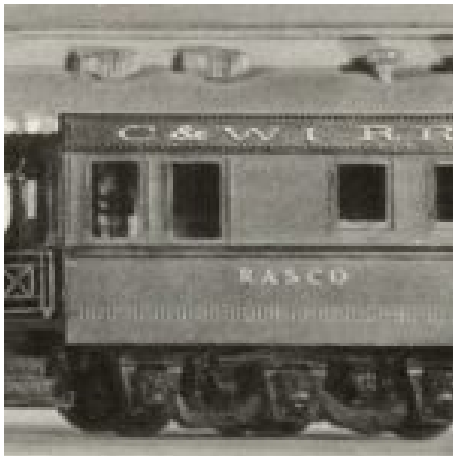

**ALL NATION LINE OSCAR KIT  
HEAVYWEIGHT O SCALE WITH OR WITHOUT  
TRUCKS (CHOOSE OPTION)  
PN#12KWITHTRUCKS, 12KNOTRUCKS**

+\$8.00 Shipping with No Trucks or +\$10.00 Shipping  
(with trucks)

[Read More & Shop Now](#)